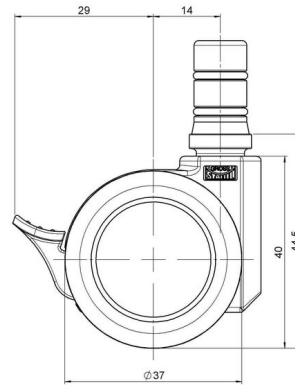

## Technical Details

|                            |   |
|----------------------------|---|
| Product Type               | Furniture caster  |
| Wheel diameter             | 37mm  |
| Load capacity              | 70kg  |
| Overall height with fixing | 44,5mm  |
| <b>Wheel:</b>              |   |
| Wheel type                 | Soft wheel  |
| Wheel core / tread color   | RAL 9005 Jet black / RAL 9005 Jet black                               |
| <b>Housing:</b>            |   |
| Housing form               | unhooded, with neck diameter  |
| Neck diameter              | 16mm  |
| Housing material           | High quality nylon  |
| Housing color              | RAL 9005 Jet black  |
| Mobility concept           | Stopper brake   |
| Fixing                     | No-Noise™ Stem, 11x19,5mm Push fit stem with double circlips, 11,65mm |
| Description                | DUKF230 - 2X2NN   |

### No-Noise™ Stem:

- 11x19,5mm with 11,4mm circlip
- 11x19,5mm with 110,6mm circlip

### Caster cup:

- 120x104mm

### Caster module:

- 400x70mm