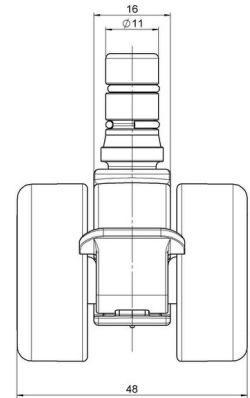

## Technical Details

|                            |   |
|----------------------------|---|
| Product Type               | Furniture caster  |
| Wheel diameter             | 37mm  |
| Load capacity              | 70kg  |
| Overall height with fixing | 44,5mm  |
| <b>Wheel:</b>              |   |
| Wheel type                 | Soft wheel  |
| Wheel core / tread color   | RAL 9005 Jet black / RAL 9005 Jet black                               |
| <b>Housing:</b>            |   |
| Housing form               | unhooded, with neck diameter  |
| Neck diameter              | 16mm  |
| Housing material           | High quality nylon  |
| Housing color              | RAL 9005 Jet black  |
| Mobility concept           | Stopper brake   |
| Fixing                     | No-Noise™ Stem, 11x19,5mm Push fit stem with double circlips, 11,65mm |
| Description                | DUKF230 - 2X2NN   |

### Square plates:

- 38x38mm
- 55x55mm
- 60x60mm

### Caster cup:

- 120x104mm

### Caster module:

- 400x70mm