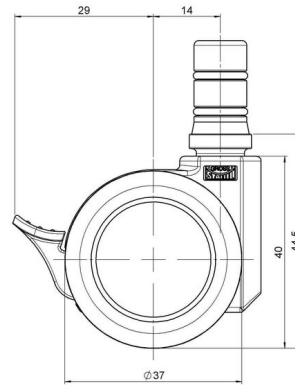

movetto 8

As of: June 24, 2026

Description	Model	Carton Quantity
movetto 8 W F	D230	400 pcs per Carton

Technical Details

Product Type	Furniture caster
Wheel diameter	37mm
Load capacity	70kg
Overall height with fixing	44,5mm
Wheel:	
Wheel type	Soft wheel
Wheel core / tread color	RAL 9005 Jet black / RAL 9005 Jet black
Housing:	
Housing form	unhooded, with neck diameter
Neck diameter	16mm
Housing material	High quality nylon
Housing color	RAL 9005 Jet black
Mobility concept	Stopper brake
Fixing	No-Noise™ Stem, 11x19,5mm Push fit stem with double circlips, 11,65mm
Description	DUKF230 - 2X2NN

Fixings

Compatible with the following available fixings:

No-Noise™ Stem:

- 11x19,5mm with 11,4mm circlip
- 11x19,5mm with 110,6mm circlip

Push fit stems:

- 10x22mm with 10,3mm circlip
- 10x22mm with 10,5mm circlip
- 11x19,5mm with 11,4mm circlip
- 11x19,5mm with 11,8mm circlip
- 11x22mm with 11,4mm circlip
- 11x22mm with 11,6mm circlip
- 11x22mm with 11,8mm circlip

Threaded stems:

- M8x15mm
- M8x20mm
- M8x25mm
- M10x15mm
- M10x20mm
- M10x25mm
- M10x30mm
- M10x40mm
- M12x20mm

Square plates:

- 38x38mm
- 55x55mm
- 60x60mm

Caster cup:

- 120x104mm

Caster module:

- 400x70mm