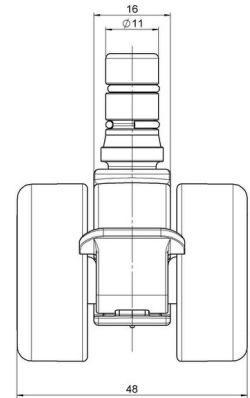

movetto 8

As of: April 21, 2026

Description	Model	Carton Quantity
movetto 8 W F	D230	400 pcs per Carton

Technical Details

Product Type	Furniture caster
Wheel diameter	37mm
Load capacity	70kg
Overall height with fixing	44,5mm
Wheel:	
Wheel type	Soft wheel
Wheel core / tread color	RAL 9005 Jet black / RAL 9005 Jet black
Housing:	
Housing form	unhooded, with neck diameter
Neck diameter	16mm
Housing material	High quality nylon
Housing color	RAL 9005 Jet black
Mobility concept	Stopper brake
Fixing	No-Noise™ Stem, 11x19,5mm Push fit stem with double circlips, 11,65mm
Description	DUKF230 - 2X2NN

Fixings

Compatible with the following available fixings:

No-Noise™ Stem:

- 11x19,5mm with 11,4mm circlip
- 11x19,5mm with 110,6mm circlip

Push fit stems:

- 10x22mm with 10,3mm circlip
- 10x22mm with 10,5mm circlip
- 11x19,5mm with 11,4mm circlip
- 11x19,5mm with 11,8mm circlip
- 11x22mm with 11,4mm circlip
- 11x22mm with 11,6mm circlip
- 11x22mm with 11,8mm circlip

Threaded stems:

- M8x15mm
- M8x20mm
- M8x25mm
- M10x15mm
- M10x20mm
- M10x25mm
- M10x30mm
- M10x40mm
- M12x20mm

Square plates:

- 38x38mm
- 55x55mm
- 60x60mm

Caster cup:

- 120x104mm

Caster module:

- 400x70mm