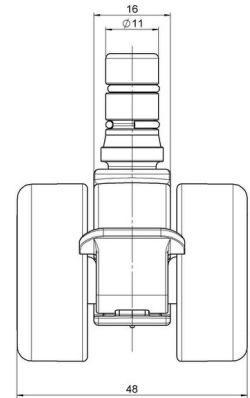

movetto 8

As of: June 24, 2026

Description	Model	Carton Quantity
movetto 8 W F	D230	400 pcs per Carton

Technical Details

Product Type	Furniture caster
Wheel diameter	37mm
Load capacity	70kg
Overall height with fixing	44,5mm
Wheel:	
Wheel type	Soft wheel
Wheel core / tread color	RAL 9005 Jet black / RAL 9005 Jet black
Housing:	
Housing form	unhooded, with neck diameter
Neck diameter	16mm
Housing material	High quality nylon
Housing color	RAL 9005 Jet black
Mobility concept	Stopper brake
Fixing	No-Noise™ Stem, 11x19,5mm Push fit stem with double circlips, 11,65mm
Description	DUKF230 - 2X2NN

Fixings

Compatible with the following available fixings:

No-Noise™ Stem:

- 11x19,5mm with 11,4mm circlip
- 11x19,5mm with 110,6mm circlip

Push fit stems:

- 10x22mm with 10,3mm circlip
- 10x22mm with 10,5mm circlip
- 11x19,5mm with 11,4mm circlip
- 11x19,5mm with 11,8mm circlip
- 11x22mm with 11,4mm circlip
- 11x22mm with 11,6mm circlip
- 11x22mm with 11,8mm circlip

Threaded stems:

- M8x15mm
- M8x20mm
- M8x25mm
- M10x15mm
- M10x20mm
- M10x25mm
- M10x30mm
- M10x40mm
- M12x20mm

Square plates:

- 38x38mm
- 55x55mm
- 60x60mm

Caster cup:

- 120x104mm

Caster module:

- 400x70mm