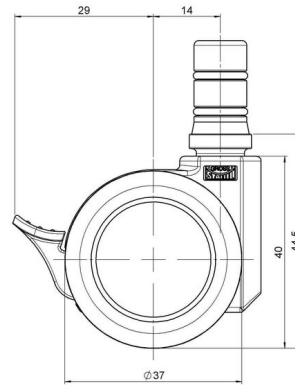

movetto 8

As of: April 21, 2026

Description	Model	Carton Quantity
movetto 8 W F	D230	400 pcs per Carton

Technical Details

Product Type	Furniture caster
Wheel diameter	37mm
Load capacity	70kg
Overall height with fixing	44,5mm
Wheel:	
Wheel type	Soft wheel
Wheel core / tread color	RAL 9005 Jet black / RAL 9005 Jet black
Housing:	
Housing form	unhooded, with neck diameter
Neck diameter	16mm
Housing material	High quality nylon
Housing color	RAL 9005 Jet black
Mobility concept	Stopper brake
Fixing	No-Noise™ Stem, 11x19,5mm Push fit stem with double circlips, 11,65mm
Description	DUKF230 - 2X2NN

Fixings

Compatible with the following available fixings:

No-Noise™ Stem:

- 11x19,5mm with 11,4mm circlip
- 11x19,5mm with 110,6mm circlip

Push fit stems:

- 10x22mm with 10,3mm circlip
- 10x22mm with 10,5mm circlip
- 11x19,5mm with 11,4mm circlip
- 11x19,5mm with 11,8mm circlip
- 11x22mm with 11,4mm circlip
- 11x22mm with 11,6mm circlip
- 11x22mm with 11,8mm circlip

Threaded stems:

- M8x15mm
- M8x20mm
- M8x25mm
- M10x15mm
- M10x20mm
- M10x25mm
- M10x30mm
- M10x40mm
- M12x20mm

Square plates:

- 38x38mm
- 55x55mm
- 60x60mm

Caster cup:

- 120x104mm

Caster module:

- 400x70mm