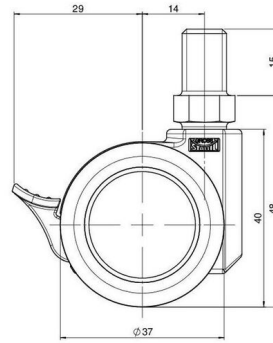

## Technical Details

Product Type	Furniture caster
Wheel diameter	37mm
Load capacity	70kg
Overall height with fixing	48mm
<b>Wheel:</b>	
Wheel type	Soft wheel
Wheel core / tread color	RAL 9005 Jet black / RAL 9005 Jet black
<b>Housing:</b>	
Housing form	unhooded, with neck diameter
Neck diameter	16mm
Housing material	High quality nylon
Housing color	RAL 9005 Jet black
Mobility concept	Stopper brake
Fixing	M10x15mm Threaded stem
Description	DUKF230 - 2 X10

### No-Noise™ Stem:

- 11x19,5mm with 11,4mm circlip
- 11x19,5mm with 110,6mm circlip

### Caster cup:

- 120x104mm

### Caster module:

- 400x70mm