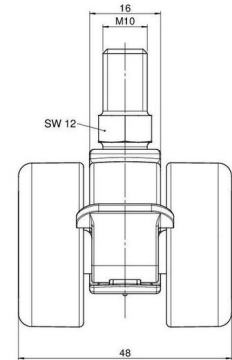

## Technical Details

Product Type	Furniture caster
Wheel diameter	37mm
Load capacity	70kg
Overall height with fixing	48mm
<b>Wheel:</b>	
Wheel type	Soft wheel
Wheel core / tread color	RAL 9005 Jet black / RAL 9005 Jet black
<b>Housing:</b>	
Housing form	unhooded, with neck diameter
Neck diameter	16mm
Housing material	High quality nylon
Housing color	RAL 9005 Jet black
Mobility concept	Stopper brake
Fixing	M10x15mm Threaded stem
Description	DUKF230 - 2 X10

### Square plates:

- 38x38mm
- 55x55mm
- 60x60mm

### Caster cup:

- 120x104mm

### Caster module:

- 400x70mm