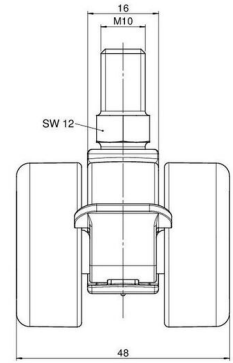

## Technical Details

Product Type	Furniture caster
Wheel diameter	37mm
Load capacity	70kg
Overall height with fixing	48mm
<b>Wheel:</b>	
Wheel type	Soft wheel
Wheel core / tread color	RAL 9005 Jet black / RAL 9005 Jet black
<b>Housing:</b>	
Housing form	unhooded, with neck diameter
Neck diameter	16mm
Housing material	High quality nylon
Housing color	RAL 9005 Jet black
Mobility concept	Stopper brake
Fixing	M10x15mm Threaded stem
Description	DUKF230 - 2 X10

### Square plates:

- 38x38mm
- 55x55mm
- 60x60mm

### Caster cup:

- 120x104mm

### Caster module:

- 400x70mm