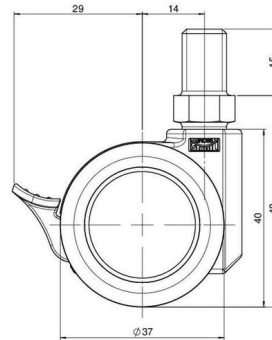

## Technical Details

Product Type	Furniture caster
Wheel diameter	37mm
Load capacity	70kg
Overall height with fixing	48mm
<b>Wheel:</b>	
Wheel type	Soft wheel
Wheel core / tread color	RAL 9005 Jet black / RAL 9005 Jet black
<b>Housing:</b>	
Housing form	unhooded, with neck diameter
Neck diameter	16mm
Housing material	High quality nylon
Housing color	RAL 9005 Jet black
Mobility concept	Stopper brake
Fixing	M10x15mm Threaded stem
Description	DUKF230 - 2 X10

### No-Noise™ Stem:

- 11x19,5mm with 11,4mm circlip
- 11x19,5mm with 110,6mm circlip

### Caster cup:

- 120x104mm

### Caster module:

- 400x70mm