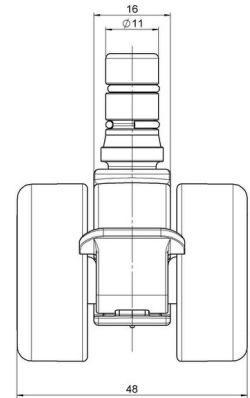

movetto 8

As of: July 02, 2026

Description	Model	Carton Quantity
movetto 8 W F	D230	400 pcs per Carton

Technical Details

Product Type	Furniture caster
Wheel diameter	37mm
Load capacity	70kg
Overall height with fixing	44,5mm
Wheel:	
Wheel type	Soft wheel
Wheel core / tread color	RAL 9005 Jet black / RAL 7022 Umbra grey
Housing:	
Housing form	unhooded, with neck diameter
Neck diameter	16mm
Housing material	High quality nylon
Housing color	RAL 9005 Jet black
Mobility concept	Stopper brake
Fixing	No-Noise™ Stem, 11x19,5mm Push fit stem with double circlips, 11,65mm
Description	DUKF230 - 2X2NN

Fixings

Compatible with the following available fixings:

No-Noise™ Stem:

- 11x19,5mm with 11,4mm circlip
- 11x19,5mm with 110,6mm circlip

Push fit stems:

- 10x22mm with 10,3mm circlip
- 10x22mm with 10,5mm circlip
- 11x19,5mm with 11,4mm circlip
- 11x19,5mm with 11,8mm circlip
- 11x22mm with 11,4mm circlip
- 11x22mm with 11,6mm circlip
- 11x22mm with 11,8mm circlip

Threaded stems:

- M8x15mm
- M8x20mm
- M8x25mm
- M10x15mm
- M10x20mm
- M10x25mm
- M10x30mm
- M10x40mm
- M12x20mm

Square plates:

- 38x38mm
- 55x55mm
- 60x60mm

Caster cup:

- 120x104mm

Caster module:

- 400x70mm