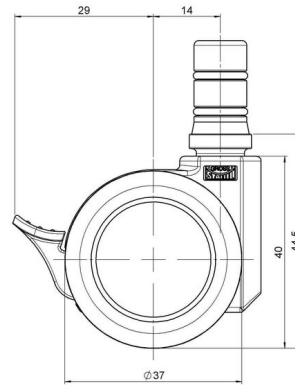

movetto 8

As of: May 01, 2026

Description	Model	Carton Quantity
movetto 8 W F	D230	400 pcs per Carton

Technical Details

Product Type	Furniture caster
Wheel diameter	37mm
Load capacity	70kg
Overall height with fixing	44,5mm
Wheel:	
Wheel type	Soft wheel
Wheel core / tread color	RAL 9005 Jet black / RAL 7022 Umbra grey
Housing:	
Housing form	unhooded, with neck diameter
Neck diameter	16mm
Housing material	High quality nylon
Housing color	RAL 9005 Jet black
Mobility concept	Stopper brake
Fixing	No-Noise™ Stem, 11x19,5mm Push fit stem with double circlips, 11,65mm
Description	DUKF230 - 2X2NN

Fixings

Compatible with the following available fixings:

No-Noise™ Stem:

- 11x19,5mm with 11,4mm circlip
- 11x19,5mm with 110,6mm circlip

Push fit stems:

- 10x22mm with 10,3mm circlip
- 10x22mm with 10,5mm circlip
- 11x19,5mm with 11,4mm circlip
- 11x19,5mm with 11,8mm circlip
- 11x22mm with 11,4mm circlip
- 11x22mm with 11,6mm circlip
- 11x22mm with 11,8mm circlip

Threaded stems:

- M8x15mm
- M8x20mm
- M8x25mm
- M10x15mm
- M10x20mm
- M10x25mm
- M10x30mm
- M10x40mm
- M12x20mm

Square plates:

- 38x38mm
- 55x55mm
- 60x60mm

Caster cup:

- 120x104mm

Caster module:

- 400x70mm