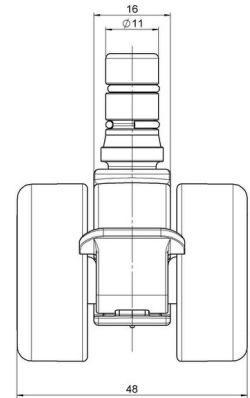

movetto 8

As of: May 01, 2026

Description	Model	Carton Quantity
movetto 8 W F	D230	400 pcs per Carton

Technical Details

Product Type	Furniture caster
Wheel diameter	37mm
Load capacity	70kg
Overall height with fixing	44,5mm
Wheel:	
Wheel type	Soft wheel
Wheel core / tread color	RAL 9005 Jet black / RAL 7022 Umbra grey
Housing:	
Housing form	unhooded, with neck diameter
Neck diameter	16mm
Housing material	High quality nylon
Housing color	RAL 9005 Jet black
Mobility concept	Stopper brake
Fixing	No-Noise™ Stem, 11x19,5mm Push fit stem with double circlips, 11,65mm
Description	DUKF230 - 2X2NN

Fixings

Compatible with the following available fixings:

No-Noise™ Stem:

- 11x19,5mm with 11,4mm circlip
- 11x19,5mm with 110,6mm circlip

Push fit stems:

- 10x22mm with 10,3mm circlip
- 10x22mm with 10,5mm circlip
- 11x19,5mm with 11,4mm circlip
- 11x19,5mm with 11,8mm circlip
- 11x22mm with 11,4mm circlip
- 11x22mm with 11,6mm circlip
- 11x22mm with 11,8mm circlip

Threaded stems:

- M8x15mm
- M8x20mm
- M8x25mm
- M10x15mm
- M10x20mm
- M10x25mm
- M10x30mm
- M10x40mm
- M12x20mm

Square plates:

- 38x38mm
- 55x55mm
- 60x60mm

Caster cup:

- 120x104mm

Caster module:

- 400x70mm