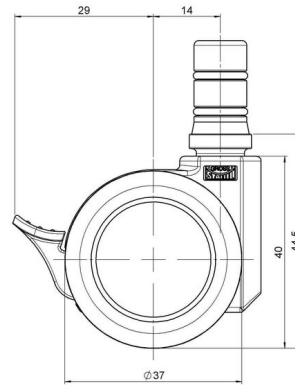

movetto 8

As of: July 02, 2026

Description	Model	Carton Quantity
movetto 8 W F	D230	400 pcs per Carton

Technical Details

Product Type	Furniture caster
Wheel diameter	37mm
Load capacity	70kg
Overall height with fixing	44,5mm
Wheel:	
Wheel type	Soft wheel
Wheel core / tread color	RAL 9005 Jet black / RAL 7022 Umbra grey
Housing:	
Housing form	unhooded, with neck diameter
Neck diameter	16mm
Housing material	High quality nylon
Housing color	RAL 9005 Jet black
Mobility concept	Stopper brake
Fixing	No-Noise™ Stem, 11x19,5mm Push fit stem with double circlips, 11,65mm
Description	DUKF230 - 2X2NN

Fixings

Compatible with the following available fixings:

No-Noise™ Stem:

- 11x19,5mm with 11,4mm circlip
- 11x19,5mm with 110,6mm circlip

Push fit stems:

- 10x22mm with 10,3mm circlip
- 10x22mm with 10,5mm circlip
- 11x19,5mm with 11,4mm circlip
- 11x19,5mm with 11,8mm circlip
- 11x22mm with 11,4mm circlip
- 11x22mm with 11,6mm circlip
- 11x22mm with 11,8mm circlip

Threaded stems:

- M8x15mm
- M8x20mm
- M8x25mm
- M10x15mm
- M10x20mm
- M10x25mm
- M10x30mm
- M10x40mm
- M12x20mm

Square plates:

- 38x38mm
- 55x55mm
- 60x60mm

Caster cup:

- 120x104mm

Caster module:

- 400x70mm