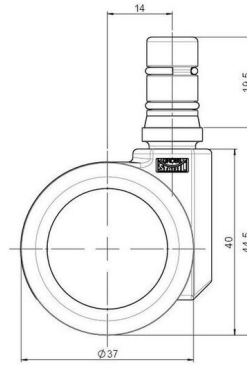

## Technical Details

Product Type	Furniture caster
Wheel diameter	37mm
Load capacity	50kg
Overall height with fixing	44,5mm
<b>Wheel:</b>	
Wheel type	Soft wheel
Wheel core / tread color	RAL 9005 Jet black / RAL 7022 Umbra grey
<b>Housing:</b>	
Housing form	unhooded, with neck diameter
Neck diameter	16mm
Housing material	High quality nylon
Housing color	RAL 9005 Jet black
Mobility concept	Unloaded braked, rc®-System
Fixing	No-Noise™ Stem, 11x19,5mm Push fit stem with double circlips, 11,4mm
Description	DUKG230 - 2X2NN

### Square plates:

- 38x38mm
- 55x55mm
- 60x60mm

### Caster cup:

- 120x104mm

### Caster module:

- 400x70mm