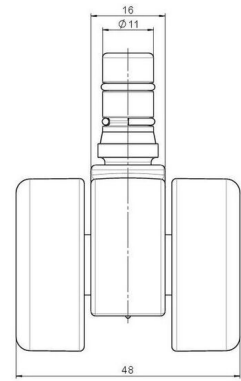

## Technical Details

Product Type	Furniture caster
Wheel diameter	37mm
Load capacity	50kg
Overall height with fixing	44,5mm
<b>Wheel:</b>	
Wheel type	Soft wheel
Wheel core / tread color	RAL 9005 Jet black / RAL 7022 Umbra grey
<b>Housing:</b>	
Housing form	unhooded, with neck diameter
Neck diameter	16mm
Housing material	High quality nylon
Housing color	RAL 9005 Jet black
Mobility concept	Unloaded braked, rc®-System
Fixing	No-Noise™ Stem, 11x19,5mm Push fit stem with double circlips, 11,4mm
Description	DUKG230 - 2X2NN

### Square plates:

- 38x38mm
- 55x55mm
- 60x60mm

### Caster cup:

- 120x104mm

### Caster module:

- 400x70mm