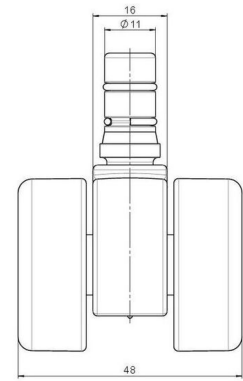

## Technical Details

Product Type	Furniture caster
Wheel diameter	37mm
Load capacity	50kg
Overall height with fixing	44,5mm
<b>Wheel:</b>	
Wheel type	Soft wheel
Wheel core / tread color	RAL 9005 Jet black / RAL 7022 Umbra grey
<b>Housing:</b>	
Housing form	unhooded, with neck diameter
Neck diameter	16mm
Housing material	High quality nylon
Housing color	RAL 9005 Jet black
Mobility concept	Unloaded braked, rc®-System
Fixing	No-Noise™ Stem, 11x19,5mm Push fit stem with double circlips, 11,4mm
Description	DUKG230 - 2X2NN

### Square plates:

- 38x38mm
- 55x55mm
- 60x60mm

### Caster cup:

- 120x104mm

### Caster module:

- 400x70mm