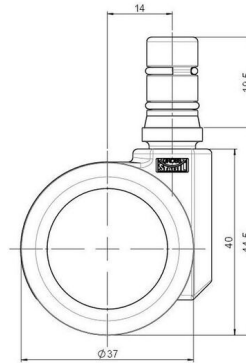

movetto 8

As of: June 25, 2026

Description	Model	Carton Quantity
movetto 8 W rc	D230	200 pcs per Carton

Technical Details

Product Type	Furniture caster
Wheel diameter	37mm
Load capacity	50kg
Overall height with fixing	44,5mm
Wheel:	
Wheel type	Soft wheel
Wheel core / tread color	RAL 9005 Jet black / RAL 9005 Jet black
Housing:	
Housing form	unhooded, with neck diameter
Neck diameter	16mm
Housing material	High quality nylon
Housing color	RAL 9005 Jet black
Mobility concept	Unloaded braked, rc®-System
Fixing	No-Noise™ Stem, 11x19,5mm Push fit stem (tapered) with double circlips, 11,4mm
Description	DUKG230 - 2X2NN

Fixings

Compatible with the following available fixings:

No-Noise™ Stem:

- 11x19,5mm with 11,4mm circlip
- 11x19,5mm with 110,6mm circlip

Push fit stems:

- 10x22mm with 10,3mm circlip
- 10x22mm with 10,5mm circlip
- 11x19,5mm with 11,4mm circlip
- 11x19,5mm with 11,8mm circlip
- 11x22mm with 11,4mm circlip
- 11x22mm with 11,6mm circlip
- 11x22mm with 11,8mm circlip

Threaded stems:

- M8x15mm
- M8x20mm
- M8x25mm
- M10x15mm
- M10x20mm
- M10x25mm
- M10x30mm
- M10x40mm
- M12x20mm

Square plates:

- 38x38mm
- 55x55mm
- 60x60mm

Caster cup:

- 120x104mm

Caster module:

- 400x70mm