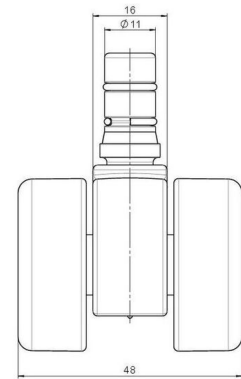

movetto 8

As of: June 25, 2026

Description	Model	Carton Quantity
movetto 8 W rc	D230	200 pcs per Carton

Technical Details

Product Type	Furniture caster
Wheel diameter	37mm
Load capacity	50kg
Overall height with fixing	44,5mm
Wheel:	
Wheel type	Soft wheel
Wheel core / tread color	RAL 9005 Jet black / RAL 9005 Jet black
Housing:	
Housing form	unhooded, with neck diameter
Neck diameter	16mm
Housing material	High quality nylon
Housing color	RAL 9005 Jet black
Mobility concept	Unloaded braked, rc®-System
Fixing	No-Noise™ Stem, 11x19,5mm Push fit stem (tapered) with double circlips, 11,4mm
Description	DUKG230 - 2X2NN

Fixings

Compatible with the following available fixings:

No-Noise™ Stem:

- 11x19,5mm with 11,4mm circlip
- 11x19,5mm with 110,6mm circlip

Push fit stems:

- 10x22mm with 10,3mm circlip
- 10x22mm with 10,5mm circlip
- 11x19,5mm with 11,4mm circlip
- 11x19,5mm with 11,8mm circlip
- 11x22mm with 11,4mm circlip
- 11x22mm with 11,6mm circlip
- 11x22mm with 11,8mm circlip

Threaded stems:

- M8x15mm
- M8x20mm
- M8x25mm
- M10x15mm
- M10x20mm
- M10x25mm
- M10x30mm
- M10x40mm
- M12x20mm

Square plates:

- 38x38mm
- 55x55mm
- 60x60mm

Caster cup:

- 120x104mm

Caster module:

- 400x70mm