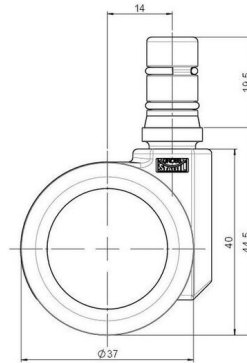

movetto 8

As of: April 30, 2026

Description	Model	Carton Quantity
movetto 8 W rc	D230	200 pcs per Carton

Technical Details

Product Type	Furniture caster
Wheel diameter	37mm
Load capacity	50kg
Overall height with fixing	44,5mm
Wheel:	
Wheel type	Soft wheel
Wheel core / tread color	RAL 9005 Jet black / RAL 9005 Jet black
Housing:	
Housing form	unhooded, with neck diameter
Neck diameter	16mm
Housing material	High quality nylon
Housing color	RAL 9005 Jet black
Mobility concept	Unloaded braked, rc®-System
Fixing	No-Noise™ Stem, 11x19,5mm Push fit stem (tapered) with double circlips, 11,4mm
Description	DUKG230 - 2X2NN

Fixings

Compatible with the following available fixings:

No-Noise™ Stem:

- 11x19,5mm with 11,4mm circlip
- 11x19,5mm with 110,6mm circlip

Push fit stems:

- 10x22mm with 10,3mm circlip
- 10x22mm with 10,5mm circlip
- 11x19,5mm with 11,4mm circlip
- 11x19,5mm with 11,8mm circlip
- 11x22mm with 11,4mm circlip
- 11x22mm with 11,6mm circlip
- 11x22mm with 11,8mm circlip

Threaded stems:

- M8x15mm
- M8x20mm
- M8x25mm
- M10x15mm
- M10x20mm
- M10x25mm
- M10x30mm
- M10x40mm
- M12x20mm

Square plates:

- 38x38mm
- 55x55mm
- 60x60mm

Caster cup:

- 120x104mm

Caster module:

- 400x70mm