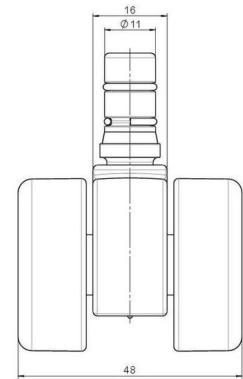

movetto 8

As of: June 24, 2026

Description	Model	Carton Quantity
movetto 8 W rc	D230	200 pcs per Carton

Technical Details

Product Type	Furniture caster
Wheel diameter	37mm
Load capacity	50kg
Overall height with fixing	44,5mm
Wheel:	
Wheel type	Soft wheel
Wheel core / tread color	RAL 9005 Jet black / RAL 9005 Jet black
Housing:	
Housing form	unhooded, with neck diameter
Neck diameter	16mm
Housing material	High quality nylon
Housing color	RAL 9005 Jet black
Mobility concept	Unloaded braked, rc®-System
Fixing	No-Noise™ Stem, 11x19,5mm Push fit stem (tapered) with double circlips, 11,4mm
Description	DUKG230 - 2X2NN

Fixings

Compatible with the following available fixings:

No-Noise™ Stem:

- 11x19,5mm with 11,4mm circlip
- 11x19,5mm with 110,6mm circlip

Push fit stems:

- 10x22mm with 10,3mm circlip
- 10x22mm with 10,5mm circlip
- 11x19,5mm with 11,4mm circlip
- 11x19,5mm with 11,8mm circlip
- 11x22mm with 11,4mm circlip
- 11x22mm with 11,6mm circlip
- 11x22mm with 11,8mm circlip

Threaded stems:

- M8x15mm
- M8x20mm
- M8x25mm
- M10x15mm
- M10x20mm
- M10x25mm
- M10x30mm
- M10x40mm
- M12x20mm

Square plates:

- 38x38mm
- 55x55mm
- 60x60mm

Caster cup:

- 120x104mm

Caster module:

- 400x70mm