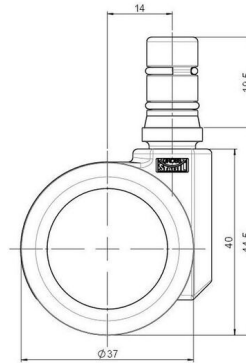

movetto 8

As of: June 24, 2026

Description	Model	Carton Quantity
movetto 8 W rc	D230	200 pcs per Carton

Technical Details

Product Type	Furniture caster
Wheel diameter	37mm
Load capacity	50kg
Overall height with fixing	44,5mm
Wheel:	
Wheel type	Soft wheel
Wheel core / tread color	RAL 9005 Jet black / RAL 9005 Jet black
Housing:	
Housing form	unhooded, with neck diameter
Neck diameter	16mm
Housing material	High quality nylon
Housing color	RAL 9005 Jet black
Mobility concept	Unloaded braked, rc®-System
Fixing	No-Noise™ Stem, 11x19,5mm Push fit stem (tapered) with double circlips, 11,4mm
Description	DUKG230 - 2X2NN

Fixings

Compatible with the following available fixings:

No-Noise™ Stem:

- 11x19,5mm with 11,4mm circlip
- 11x19,5mm with 110,6mm circlip

Push fit stems:

- 10x22mm with 10,3mm circlip
- 10x22mm with 10,5mm circlip
- 11x19,5mm with 11,4mm circlip
- 11x19,5mm with 11,8mm circlip
- 11x22mm with 11,4mm circlip
- 11x22mm with 11,6mm circlip
- 11x22mm with 11,8mm circlip

Threaded stems:

- M8x15mm
- M8x20mm
- M8x25mm
- M10x15mm
- M10x20mm
- M10x25mm
- M10x30mm
- M10x40mm
- M12x20mm

Square plates:

- 38x38mm
- 55x55mm
- 60x60mm

Caster cup:

- 120x104mm

Caster module:

- 400x70mm