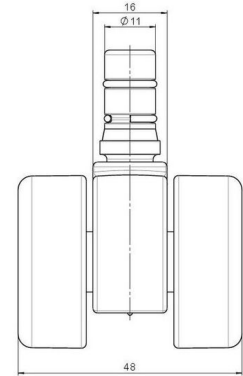

movetto 8

As of: April 30, 2026

Description	Model	Carton Quantity
movetto 8 W rc	D230	200 pcs per Carton

Technical Details

Product Type	Furniture caster
Wheel diameter	37mm
Load capacity	50kg
Overall height with fixing	44,5mm
Wheel:	
Wheel type	Soft wheel
Wheel core / tread color	RAL 9005 Jet black / RAL 9005 Jet black
Housing:	
Housing form	unhooded, with neck diameter
Neck diameter	16mm
Housing material	High quality nylon
Housing color	RAL 9005 Jet black
Mobility concept	Unloaded braked, rc®-System
Fixing	No-Noise™ Stem, 11x19,5mm Push fit stem (tapered) with double circlips, 11,4mm
Description	DUKG230 - 2X2NN

Fixings

Compatible with the following available fixings:

No-Noise™ Stem:

- 11x19,5mm with 11,4mm circlip
- 11x19,5mm with 110,6mm circlip

Push fit stems:

- 10x22mm with 10,3mm circlip
- 10x22mm with 10,5mm circlip
- 11x19,5mm with 11,4mm circlip
- 11x19,5mm with 11,8mm circlip
- 11x22mm with 11,4mm circlip
- 11x22mm with 11,6mm circlip
- 11x22mm with 11,8mm circlip

Threaded stems:

- M8x15mm
- M8x20mm
- M8x25mm
- M10x15mm
- M10x20mm
- M10x25mm
- M10x30mm
- M10x40mm
- M12x20mm

Square plates:

- 38x38mm
- 55x55mm
- 60x60mm

Caster cup:

- 120x104mm

Caster module:

- 400x70mm