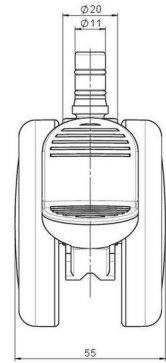

Standard D075

As of: June 17, 2026

Description UKFA 75-675X2NN	Model D075	Carton Quantity 120 pcs per Carton
---------------------------------------	----------------------	--

Technical Details

Product Type	Furniture caster
Wheel diameter	75mm
Load capacity	75kg
Overall height with fixing	80mm
Wheel:	
Wheel type	Soft wheel
Wheel core / tread color	RAL 9005 Jet black / RAL 9005 Jet black
Housing:	
Housing form	unhooded, with neck diameter
Neck diameter	20mm
Housing material	High quality nylon
Housing color	RAL 9005 Jet black
Mobility concept	Stopper brake
Fixing	No-Noise™ Stem, 11x19,5mm Push fit stem with double circlips, 11,4mm
Description	UKFA 75-675X2NN

Fixings

Compatible with the following available fixings:

No-Noise™ Stem:

- 11x19,5mm with 11,4mm circlip
- 11x19,5mm with 110,6mm circlip

Push fit stems:

- 10x22mm with 10,3mm circlip
- 10x22mm with 10,5mm circlip
- 11x19,5mm with 11,4mm circlip
- 11x19,5mm with 11,8mm circlip
- 11x22mm with 11,4mm circlip
- 11x22mm with 11,6mm circlip
- 11x22mm with 11,8mm circlip

Threaded stems:

- M8x15mm
- M8x20mm
- M8x25mm
- M10x15mm
- M10x20mm
- M10x25mm
- M10x30mm
- M10x40mm
- M12x20mm

Square plates:

- 38x38mm
- 55x55mm
- 60x60mm