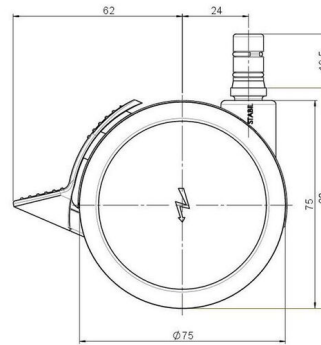

Standard D075

As of: June 17, 2026

Description UKFA 75-675X2NN	Model D075	Carton Quantity 120 pcs per Carton
---------------------------------------	----------------------	--

Technical Details

Product Type	Furniture caster
Wheel diameter	75mm
Load capacity	75kg
Overall height with fixing	80mm
Wheel:	
Wheel type	Soft wheel
Wheel core / tread color	RAL 9005 Jet black / RAL 9005 Jet black
Housing:	
Housing form	unhooded, with neck diameter
Neck diameter	20mm
Housing material	High quality nylon
Housing color	RAL 9005 Jet black
Mobility concept	Stopper brake
Fixing	No-Noise™ Stem, 11x19,5mm Push fit stem with double circlips, 11,4mm
Description	UKFA 75-675X2NN

Fixings

Compatible with the following available fixings:

No-Noise™ Stem:

- 11x19,5mm with 11,4mm circlip
- 11x19,5mm with 110,6mm circlip

Push fit stems:

- 10x22mm with 10,3mm circlip
- 10x22mm with 10,5mm circlip
- 11x19,5mm with 11,4mm circlip
- 11x19,5mm with 11,8mm circlip
- 11x22mm with 11,4mm circlip
- 11x22mm with 11,6mm circlip
- 11x22mm with 11,8mm circlip

Threaded stems:

- M8x15mm
- M8x20mm
- M8x25mm
- M10x15mm
- M10x20mm
- M10x25mm
- M10x30mm
- M10x40mm
- M12x20mm

Square plates:

- 38x38mm
- 55x55mm
- 60x60mm