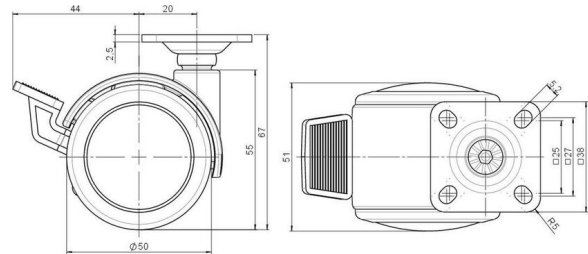

## Technical Details

Product Type	Furniture caster
Wheel diameter	50mm
Load capacity	50kg
Overall height with fixing	67mm
<b>Wheel:</b>	
Wheel type	Soft wheel
Wheel core / tread color	RAL 9005 Jet black / RAL 9005 Jet black
<b>Housing:</b>	
Housing form	hooded, with neck diameter
Neck diameter	16mm
Housing material	Zinc die-cast
Housing color	RAL 9005 Jet black
Mobility concept	Stopper brake
Fixing	38x38mm Plate
Description	UZBF 86 -24 X 1

### No-Noise™ Stem:

- 11x19,5mm with 11,4mm circlip
- 11x19,5mm with 110,6mm circlip

### Threaded stems:

- M8x15mm
- M8x20mm
- M8x25mm
- M10x15mm
- M10x20mm
- M10x25mm
- M10x30mm
- M10x40mm
- M12x20mm

### Square plates:

- 38x38mm
- 55x55mm
- 60x60mm