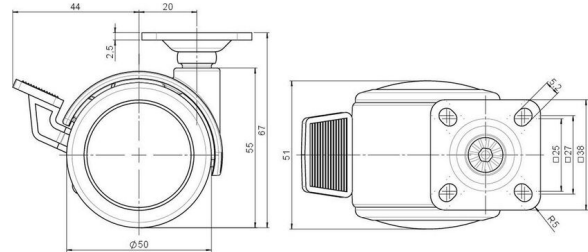

Standard D086

As of: April 03, 2026

Description UZBF 86 -24 X 1	Model D086	Carton Quantity 100 pcs per Carton
--------------------------------	---------------	---------------------------------------

Technical Details

Product Type	Furniture caster
Wheel diameter	50mm
Load capacity	50kg
Overall height with fixing	67mm
Wheel:	
Wheel type	Soft wheel
Wheel core / tread color	RAL 9005 Jet black / RAL 9005 Jet black
Housing:	
Housing form	hooded, with neck diameter
Neck diameter	16mm
Housing material	Zinc die-cast
Housing color	RAL 9005 Jet black
Mobility concept	Stopper brake
Fixing	38x38mm Plate
Description	UZBF 86 -24 X 1

Fixings

Compatible with the following available fixings:

No-Noise™ Stem:

- 11x19,5mm with 11,4mm circlip
- 11x19,5mm with 110,6mm circlip

Push fit stems:

- 10x22mm with 10,3mm circlip
- 10x22mm with 10,5mm circlip
- 11x19,5mm with 11,4mm circlip
- 11x19,5mm with 11,8mm circlip
- 11x22mm with 11,4mm circlip
- 11x22mm with 11,6mm circlip
- 11x22mm with 11,8mm circlip

Threaded stems:

- M8x15mm
- M8x20mm
- M8x25mm
- M10x15mm
- M10x20mm
- M10x25mm
- M10x30mm
- M10x40mm
- M12x20mm

Square plates:

- 38x38mm
- 55x55mm
- 60x60mm