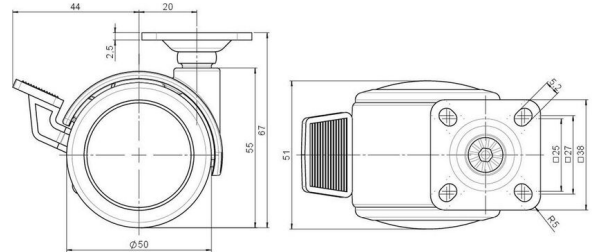

Standard D086

As of: May 23, 2026

Description	Model	Carton Quantity
UZBF 86 -24 X 1	D086	100 pcs per Carton

Technical Details

Product Type	Furniture caster
Wheel diameter	50mm
Load capacity	50kg
Overall height with fixing	67mm
Wheel:	
Wheel type	Soft wheel
Wheel core / tread color	RAL 9005 Jet black / RAL 9005 Jet black
Housing:	
Housing form	hooded, with neck diameter
Neck diameter	16mm
Housing material	Zinc die-cast
Housing color	RAL 9005 Jet black
Mobility concept	Stopper brake
Fixing	38x38mm Plate
Description	UZBF 86 -24 X 1

Fixings

Compatible with the following available fixings:

No-Noise™ Stem:

- 11x19,5mm with 11,4mm circlip
- 11x19,5mm with 110,6mm circlip

Push fit stems:

- 10x22mm with 10,3mm circlip
- 10x22mm with 10,5mm circlip
- 11x19,5mm with 11,4mm circlip
- 11x19,5mm with 11,8mm circlip
- 11x22mm with 11,4mm circlip
- 11x22mm with 11,6mm circlip
- 11x22mm with 11,8mm circlip

Threaded stems:

- M8x15mm
- M8x20mm
- M8x25mm
- M10x15mm
- M10x20mm
- M10x25mm
- M10x30mm
- M10x40mm
- M12x20mm

Square plates:

- 38x38mm
- 55x55mm
- 60x60mm