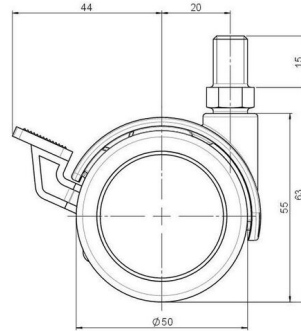

Standard D086

As of: July 07, 2026

Description	Model	Carton Quantity
UZBF 86 -24 X10	D086	100 pcs per Carton

Technical Details

Product Type	Furniture caster
Wheel diameter	50mm
Load capacity	50kg
Overall height with fixing	63mm
Wheel:	
Wheel type	Soft wheel
Wheel core / tread color	RAL 9005 Jet black / RAL 9005 Jet black
Housing:	
Housing form	hooded, with neck diameter
Neck diameter	16mm
Housing material	Zinc die-cast
Housing color	Shiny chrome
Mobility concept	Stopper brake
Fixing	M10x15mm Threaded stem
Description	UZBF 86 -24 X10

Fixings

Compatible with the following available fixings:

No-Noise™ Stem:

- 11x19,5mm with 11,4mm circlip
- 11x19,5mm with 110,6mm circlip

Push fit stems:

- 10x22mm with 10,3mm circlip
- 10x22mm with 10,5mm circlip
- 11x19,5mm with 11,4mm circlip
- 11x19,5mm with 11,8mm circlip
- 11x22mm with 11,4mm circlip
- 11x22mm with 11,6mm circlip
- 11x22mm with 11,8mm circlip

Threaded stems:

- M8x15mm
- M8x20mm
- M8x25mm
- M10x15mm
- M10x20mm
- M10x25mm
- M10x30mm
- M10x40mm
- M12x20mm

Square plates:

- 38x38mm
- 55x55mm
- 60x60mm