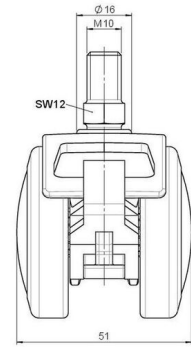

Standard D086

As of: April 03, 2026

Description	Model	Carton Quantity
UZBF 86 -24 X10	D086	100 pcs per Carton

Technical Details

Product Type	Furniture caster
Wheel diameter	50mm
Load capacity	50kg
Overall height with fixing	63mm
Wheel:	
Wheel type	Soft wheel
Wheel core / tread color	RAL 9005 Jet black / RAL 9005 Jet black
Housing:	
Housing form	hooded, with neck diameter
Neck diameter	16mm
Housing material	Zinc die-cast
Housing color	Shiny chrome
Mobility concept	Stopper brake
Fixing	M10x15mm Threaded stem
Description	UZBF 86 -24 X10

Fixings

Compatible with the following available fixings:

No-Noise™ Stem:

- 11x19,5mm with 11,4mm circlip
- 11x19,5mm with 110,6mm circlip

Push fit stems:

- 10x22mm with 10,3mm circlip
- 10x22mm with 10,5mm circlip
- 11x19,5mm with 11,4mm circlip
- 11x19,5mm with 11,8mm circlip
- 11x22mm with 11,4mm circlip
- 11x22mm with 11,6mm circlip
- 11x22mm with 11,8mm circlip

Threaded stems:

- M8x15mm
- M8x20mm
- M8x25mm
- M10x15mm
- M10x20mm
- M10x25mm
- M10x30mm
- M10x40mm
- M12x20mm

Square plates:

- 38x38mm
- 55x55mm
- 60x60mm