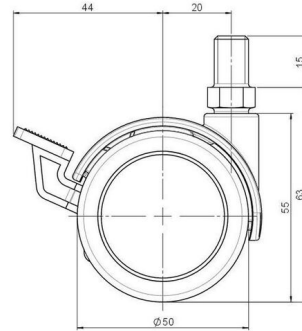

Standard D086

As of: May 23, 2026

| Description | Model | Carton Quantity |
|-----------------|-------|--------------------|
| UZBF 86 -24 X10 | D086 | 100 pcs per Carton |

Technical Details

| | |
|----------------------------|---|
| Product Type | Furniture caster |
| Wheel diameter | 50mm |
| Load capacity | 50kg |
| Overall height with fixing | 63mm |
| Wheel: | |
| Wheel type | Soft wheel |
| Wheel core / tread color | RAL 9005 Jet black / RAL 9005 Jet black |
| Housing: | |
| Housing form | hooded, with neck diameter |
| Neck diameter | 16mm |
| Housing material | Zinc die-cast |
| Housing color | Shiny chrome |
| Mobility concept | Stopper brake |
| Fixing | M10x15mm Threaded stem |
| Description | UZBF 86 -24 X10 |

Fixings

Compatible with the following available fixings:

No-Noise™ Stem:

- 11x19,5mm with 11,4mm circlip
- 11x19,5mm with 110,6mm circlip

Push fit stems:

- 10x22mm with 10,3mm circlip
- 10x22mm with 10,5mm circlip
- 11x19,5mm with 11,4mm circlip
- 11x19,5mm with 11,8mm circlip
- 11x22mm with 11,4mm circlip
- 11x22mm with 11,6mm circlip
- 11x22mm with 11,8mm circlip

Threaded stems:

- M8x15mm
- M8x20mm
- M8x25mm
- M10x15mm
- M10x20mm
- M10x25mm
- M10x30mm
- M10x40mm
- M12x20mm

Square plates:

- 38x38mm
- 55x55mm
- 60x60mm