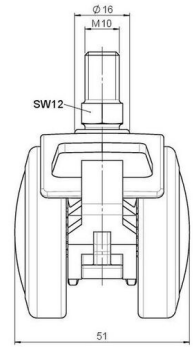

Standard D086

As of: May 23, 2026

| Description | Model | Carton Quantity |
|-----------------|-------|--------------------|
| UZBF 86 -24 X10 | D086 | 100 pcs per Carton |

Technical Details

| | |
|----------------------------|---|
| Product Type | Furniture caster |
| Wheel diameter | 50mm |
| Load capacity | 50kg |
| Overall height with fixing | 63mm |
| Wheel: | |
| Wheel type | Soft wheel |
| Wheel core / tread color | RAL 9005 Jet black / RAL 9005 Jet black |
| Housing: | |
| Housing form | hooded, with neck diameter |
| Neck diameter | 16mm |
| Housing material | Zinc die-cast |
| Housing color | Shiny chrome |
| Mobility concept | Stopper brake |
| Fixing | M10x15mm Threaded stem |
| Description | UZBF 86 -24 X10 |

Fixings

Compatible with the following available fixings:

No-Noise™ Stem:

- 11x19,5mm with 11,4mm circlip
- 11x19,5mm with 110,6mm circlip

Push fit stems:

- 10x22mm with 10,3mm circlip
- 10x22mm with 10,5mm circlip
- 11x19,5mm with 11,4mm circlip
- 11x19,5mm with 11,8mm circlip
- 11x22mm with 11,4mm circlip
- 11x22mm with 11,6mm circlip
- 11x22mm with 11,8mm circlip

Threaded stems:

- M8x15mm
- M8x20mm
- M8x25mm
- M10x15mm
- M10x20mm
- M10x25mm
- M10x30mm
- M10x40mm
- M12x20mm

Square plates:

- 38x38mm
- 55x55mm
- 60x60mm