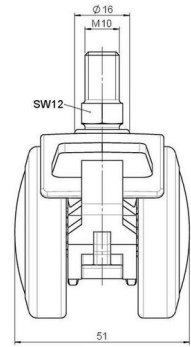

Standard D086

As of: July 07, 2026

Description	Model	Carton Quantity
UZBF 86 -24 X10	D086	100 pcs per Carton

Technical Details

Product Type	Furniture caster
Wheel diameter	50mm
Load capacity	50kg
Overall height with fixing	63mm
Wheel:	
Wheel type	Soft wheel
Wheel core / tread color	RAL 9005 Jet black / RAL 9005 Jet black
Housing:	
Housing form	hooded, with neck diameter
Neck diameter	16mm
Housing material	Zinc die-cast
Housing color	Shiny chrome
Mobility concept	Stopper brake
Fixing	M10x15mm Threaded stem
Description	UZBF 86 -24 X10

Fixings

Compatible with the following available fixings:

No-Noise™ Stem:

- 11x19,5mm with 11,4mm circlip
- 11x19,5mm with 110,6mm circlip

Push fit stems:

- 10x22mm with 10,3mm circlip
- 10x22mm with 10,5mm circlip
- 11x19,5mm with 11,4mm circlip
- 11x19,5mm with 11,8mm circlip
- 11x22mm with 11,4mm circlip
- 11x22mm with 11,6mm circlip
- 11x22mm with 11,8mm circlip

Threaded stems:

- M8x15mm
- M8x20mm
- M8x25mm
- M10x15mm
- M10x20mm
- M10x25mm
- M10x30mm
- M10x40mm
- M12x20mm

Square plates:

- 38x38mm
- 55x55mm
- 60x60mm