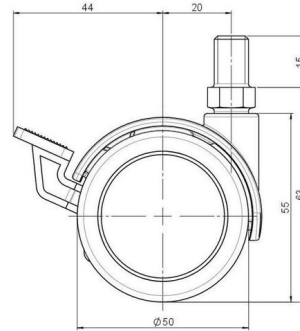

Standard D086

As of: April 03, 2026

Description	Model	Carton Quantity
UZBF 86 -24 X10	D086	100 pcs per Carton

Technical Details

Product Type	Furniture caster
Wheel diameter	50mm
Load capacity	50kg
Overall height with fixing	63mm
Wheel:	
Wheel type	Soft wheel
Wheel core / tread color	RAL 9005 Jet black / RAL 9005 Jet black
Housing:	
Housing form	hooded, with neck diameter
Neck diameter	16mm
Housing material	Zinc die-cast
Housing color	Shiny chrome
Mobility concept	Stopper brake
Fixing	M10x15mm Threaded stem
Description	UZBF 86 -24 X10

Fixings

Compatible with the following available fixings:

No-Noise™ Stem:

- 11x19,5mm with 11,4mm circlip
- 11x19,5mm with 110,6mm circlip

Push fit stems:

- 10x22mm with 10,3mm circlip
- 10x22mm with 10,5mm circlip
- 11x19,5mm with 11,4mm circlip
- 11x19,5mm with 11,8mm circlip
- 11x22mm with 11,4mm circlip
- 11x22mm with 11,6mm circlip
- 11x22mm with 11,8mm circlip

Threaded stems:

- M8x15mm
- M8x20mm
- M8x25mm
- M10x15mm
- M10x20mm
- M10x25mm
- M10x30mm
- M10x40mm
- M12x20mm

Square plates:

- 38x38mm
- 55x55mm
- 60x60mm