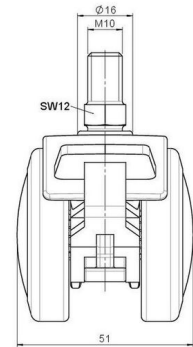

Standard D086

As of: July 07, 2026

Description	Model	Carton Quantity
UZBF 86 -24 X10	D086	100 pcs per Carton

Technical Details

Product Type	Furniture caster
Wheel diameter	50mm
Load capacity	50kg
Overall height with fixing	63mm
Wheel:	
Wheel type	Soft wheel
Wheel core / tread color	RAL 9005 Jet black / RAL 7022 Umbra grey
Housing:	
Housing form	hooded, with neck diameter
Neck diameter	16mm
Housing material	Zinc die-cast
Housing color	Shiny chrome
Mobility concept	Stopper brake
Fixing	M10x15mm Threaded stem
Description	UZBF 86 -24 X10

Fixings

Compatible with the following available fixings:

No-Noise™ Stem:

- 11x19,5mm with 11,4mm circlip
- 11x19,5mm with 110,6mm circlip

Push fit stems:

- 10x22mm with 10,3mm circlip
- 10x22mm with 10,5mm circlip
- 11x19,5mm with 11,4mm circlip
- 11x19,5mm with 11,8mm circlip
- 11x22mm with 11,4mm circlip
- 11x22mm with 11,6mm circlip
- 11x22mm with 11,8mm circlip

Threaded stems:

- M8x15mm
- M8x20mm
- M8x25mm
- M10x15mm
- M10x20mm
- M10x25mm
- M10x30mm
- M10x40mm
- M12x20mm

Square plates:

- 38x38mm
- 55x55mm
- 60x60mm