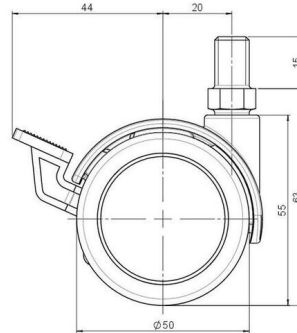

Standard D086

As of: May 23, 2026

Description	Model	Carton Quantity
UZBF 86 -24 X10	D086	100 pcs per Carton

Technical Details

Product Type	Furniture caster
Wheel diameter	50mm
Load capacity	50kg
Overall height with fixing	63mm
Wheel:	
Wheel type	Soft wheel
Wheel core / tread color	RAL 9005 Jet black / RAL 7022 Umbra grey
Housing:	
Housing form	hooded, with neck diameter
Neck diameter	16mm
Housing material	Zinc die-cast
Housing color	Shiny chrome
Mobility concept	Stopper brake
Fixing	M10x15mm Threaded stem
Description	UZBF 86 -24 X10