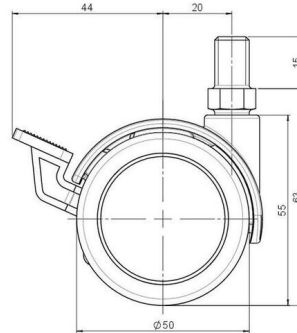

Standard D086

As of: May 23, 2026

Description	Model	Carton Quantity
UZBF 86 -24 X10	D086	100 pcs per Carton

Technical Details

Product Type	Furniture caster
Wheel diameter	50mm
Load capacity	50kg
Overall height with fixing	63mm
Wheel:	
Wheel type	Soft wheel
Wheel core / tread color	RAL 9005 Jet black / RAL 7022 Umbra grey
Housing:	
Housing form	hooded, with neck diameter
Neck diameter	16mm
Housing material	Zinc die-cast
Housing color	Shiny chrome
Mobility concept	Stopper brake
Fixing	M10x15mm Threaded stem
Description	UZBF 86 -24 X10

Fixings

Compatible with the following available fixings:

No-Noise™ Stem:

- 11x19,5mm with 11,4mm circlip
- 11x19,5mm with 110,6mm circlip

Push fit stems:

- 10x22mm with 10,3mm circlip
- 10x22mm with 10,5mm circlip
- 11x19,5mm with 11,4mm circlip
- 11x19,5mm with 11,8mm circlip
- 11x22mm with 11,4mm circlip
- 11x22mm with 11,6mm circlip
- 11x22mm with 11,8mm circlip

Threaded stems:

- M8x15mm
- M8x20mm
- M8x25mm
- M10x15mm
- M10x20mm
- M10x25mm
- M10x30mm
- M10x40mm
- M12x20mm

Square plates:

- 38x38mm
- 55x55mm
- 60x60mm