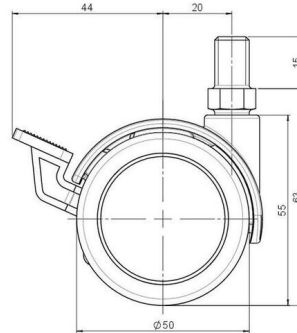

Standard D086

As of: July 07, 2026

Description	Model	Carton Quantity
UZBF 86 -24 X10	D086	100 pcs per Carton

Technical Details

Product Type	Furniture caster
Wheel diameter	50mm
Load capacity	50kg
Overall height with fixing	63mm
Wheel:	
Wheel type	Soft wheel
Wheel core / tread color	RAL 9005 Jet black / RAL 7022 Umbra grey
Housing:	
Housing form	hooded, with neck diameter
Neck diameter	16mm
Housing material	Zinc die-cast
Housing color	Shiny chrome
Mobility concept	Stopper brake
Fixing	M10x15mm Threaded stem
Description	UZBF 86 -24 X10

Fixings

Compatible with the following available fixings:

No-Noise™ Stem:

- 11x19,5mm with 11,4mm circlip
- 11x19,5mm with 110,6mm circlip

Push fit stems:

- 10x22mm with 10,3mm circlip
- 10x22mm with 10,5mm circlip
- 11x19,5mm with 11,4mm circlip
- 11x19,5mm with 11,8mm circlip
- 11x22mm with 11,4mm circlip
- 11x22mm with 11,6mm circlip
- 11x22mm with 11,8mm circlip

Threaded stems:

- M8x15mm
- M8x20mm
- M8x25mm
- M10x15mm
- M10x20mm
- M10x25mm
- M10x30mm
- M10x40mm
- M12x20mm

Square plates:

- 38x38mm
- 55x55mm
- 60x60mm