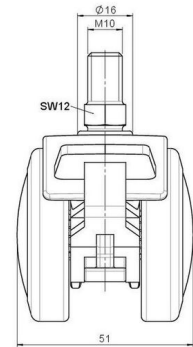

Standard D086

As of: May 23, 2026

Description	Model	Carton Quantity
UZBF 86 -24 X10	D086	100 pcs per Carton

Technical Details

Product Type	Furniture caster
Wheel diameter	50mm
Load capacity	50kg
Overall height with fixing	63mm
Wheel:	
Wheel type	Soft wheel
Wheel core / tread color	RAL 9005 Jet black / RAL 7022 Umbra grey
Housing:	
Housing form	hooded, with neck diameter
Neck diameter	16mm
Housing material	Zinc die-cast
Housing color	Shiny chrome
Mobility concept	Stopper brake
Fixing	M10x15mm Threaded stem
Description	UZBF 86 -24 X10