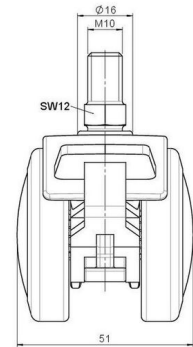

Standard D086

As of: May 23, 2026

Description	Model	Carton Quantity
UZBF 86 -24 X10	D086	100 pcs per Carton

Technical Details

Product Type	Furniture caster
Wheel diameter	50mm
Load capacity	50kg
Overall height with fixing	63mm
Wheel:	
Wheel type	Soft wheel
Wheel core / tread color	RAL 9005 Jet black / RAL 7022 Umbra grey
Housing:	
Housing form	hooded, with neck diameter
Neck diameter	16mm
Housing material	Zinc die-cast
Housing color	Shiny chrome
Mobility concept	Stopper brake
Fixing	M10x15mm Threaded stem
Description	UZBF 86 -24 X10

Fixings

Compatible with the following available fixings:

No-Noise™ Stem:

- 11x19,5mm with 11,4mm circlip
- 11x19,5mm with 110,6mm circlip

Push fit stems:

- 10x22mm with 10,3mm circlip
- 10x22mm with 10,5mm circlip
- 11x19,5mm with 11,4mm circlip
- 11x19,5mm with 11,8mm circlip
- 11x22mm with 11,4mm circlip
- 11x22mm with 11,6mm circlip
- 11x22mm with 11,8mm circlip

Threaded stems:

- M8x15mm
- M8x20mm
- M8x25mm
- M10x15mm
- M10x20mm
- M10x25mm
- M10x30mm
- M10x40mm
- M12x20mm

Square plates:

- 38x38mm
- 55x55mm
- 60x60mm