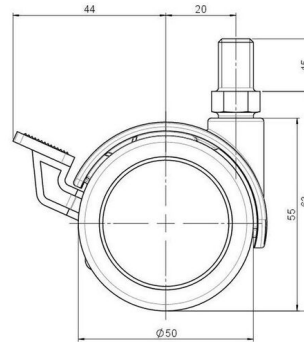

Standard D086

As of: July 07, 2026

Description	Model	Carton Quantity
UZBF 86 -24 X10	D086	100 pcs per Carton

Technical Details

Product Type	Furniture caster
Wheel diameter	50mm
Load capacity	50kg
Overall height with fixing	63mm
Wheel:	
Wheel type	Soft wheel
Wheel core / tread color	RAL 9005 Jet black / RAL 9005 Jet black
Housing:	
Housing form	hooded, with neck diameter
Neck diameter	16mm
Housing material	Zinc die-cast
Housing color	Matte chrome
Mobility concept	Stopper brake
Fixing	M10x15mm Threaded stem
Description	UZBF 86 -24 X10

Fixings

Compatible with the following available fixings:

No-Noise™ Stem:

- 11x19,5mm with 11,4mm circlip
- 11x19,5mm with 110,6mm circlip

Push fit stems:

- 10x22mm with 10,3mm circlip
- 10x22mm with 10,5mm circlip
- 11x19,5mm with 11,4mm circlip
- 11x19,5mm with 11,8mm circlip
- 11x22mm with 11,4mm circlip
- 11x22mm with 11,6mm circlip
- 11x22mm with 11,8mm circlip

Threaded stems:

- M8x15mm
- M8x20mm
- M8x25mm
- M10x15mm
- M10x20mm
- M10x25mm
- M10x30mm
- M10x40mm
- M12x20mm

Square plates:

- 38x38mm
- 55x55mm
- 60x60mm