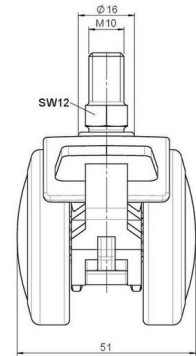

Standard D086

As of: July 07, 2026

Description	Model	Carton Quantity
UZBF 86 -24 X10	D086	100 pcs per Carton

Technical Details

Product Type	Furniture caster
Wheel diameter	50mm
Load capacity	50kg
Overall height with fixing	63mm
Wheel:	
Wheel type	Soft wheel
Wheel core / tread color	RAL 9005 Jet black / RAL 9005 Jet black
Housing:	
Housing form	hooded, with neck diameter
Neck diameter	16mm
Housing material	Zinc die-cast
Housing color	Matte chrome
Mobility concept	Stopper brake
Fixing	M10x15mm Threaded stem
Description	UZBF 86 -24 X10

Fixings

Compatible with the following available fixings:

No-Noise™ Stem:

- 11x19,5mm with 11,4mm circlip
- 11x19,5mm with 110,6mm circlip

Push fit stems:

- 10x22mm with 10,3mm circlip
- 10x22mm with 10,5mm circlip
- 11x19,5mm with 11,4mm circlip
- 11x19,5mm with 11,8mm circlip
- 11x22mm with 11,4mm circlip
- 11x22mm with 11,6mm circlip
- 11x22mm with 11,8mm circlip

Threaded stems:

- M8x15mm
- M8x20mm
- M8x25mm
- M10x15mm
- M10x20mm
- M10x25mm
- M10x30mm
- M10x40mm
- M12x20mm

Square plates:

- 38x38mm
- 55x55mm
- 60x60mm