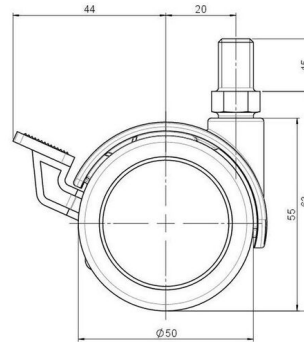

Standard D086

As of: April 03, 2026

Description	Model	Carton Quantity
UZBF 86 -24 X10	D086	100 pcs per Carton

Technical Details

Product Type	Furniture caster
Wheel diameter	50mm
Load capacity	50kg
Overall height with fixing	63mm
Wheel:	
Wheel type	Soft wheel
Wheel core / tread color	RAL 9005 Jet black / RAL 9005 Jet black
Housing:	
Housing form	hooded, with neck diameter
Neck diameter	16mm
Housing material	Zinc die-cast
Housing color	Matte chrome
Mobility concept	Stopper brake
Fixing	M10x15mm Threaded stem
Description	UZBF 86 -24 X10