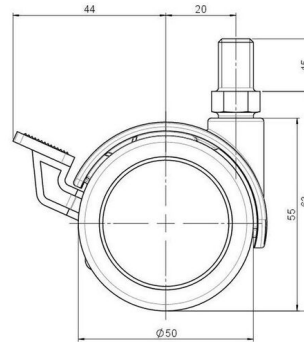

Standard D086

As of: April 03, 2026

Description	Model	Carton Quantity
UZBF 86 -24 X10	D086	100 pcs per Carton

Technical Details

Product Type	Furniture caster
Wheel diameter	50mm
Load capacity	50kg
Overall height with fixing	63mm
Wheel:	
Wheel type	Soft wheel
Wheel core / tread color	RAL 9005 Jet black / RAL 9005 Jet black
Housing:	
Housing form	hooded, with neck diameter
Neck diameter	16mm
Housing material	Zinc die-cast
Housing color	Matte chrome
Mobility concept	Stopper brake
Fixing	M10x15mm Threaded stem
Description	UZBF 86 -24 X10

Fixings

Compatible with the following available fixings:

No-Noise™ Stem:

- 11x19,5mm with 11,4mm circlip
- 11x19,5mm with 110,6mm circlip

Push fit stems:

- 10x22mm with 10,3mm circlip
- 10x22mm with 10,5mm circlip
- 11x19,5mm with 11,4mm circlip
- 11x19,5mm with 11,8mm circlip
- 11x22mm with 11,4mm circlip
- 11x22mm with 11,6mm circlip
- 11x22mm with 11,8mm circlip

Threaded stems:

- M8x15mm
- M8x20mm
- M8x25mm
- M10x15mm
- M10x20mm
- M10x25mm
- M10x30mm
- M10x40mm
- M12x20mm

Square plates:

- 38x38mm
- 55x55mm
- 60x60mm