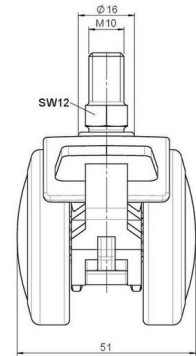

Standard D086

As of: April 03, 2026

Description	Model	Carton Quantity
UZBF 86 -24 X10	D086	100 pcs per Carton

Technical Details

Product Type	Furniture caster
Wheel diameter	50mm
Load capacity	50kg
Overall height with fixing	63mm
Wheel:	
Wheel type	Soft wheel
Wheel core / tread color	RAL 9005 Jet black / RAL 9005 Jet black
Housing:	
Housing form	hooded, with neck diameter
Neck diameter	16mm
Housing material	Zinc die-cast
Housing color	Matte chrome
Mobility concept	Stopper brake
Fixing	M10x15mm Threaded stem
Description	UZBF 86 -24 X10

Fixings

Compatible with the following available fixings:

No-Noise™ Stem:

- 11x19,5mm with 11,4mm circlip
- 11x19,5mm with 110,6mm circlip

Push fit stems:

- 10x22mm with 10,3mm circlip
- 10x22mm with 10,5mm circlip
- 11x19,5mm with 11,4mm circlip
- 11x19,5mm with 11,8mm circlip
- 11x22mm with 11,4mm circlip
- 11x22mm with 11,6mm circlip
- 11x22mm with 11,8mm circlip

Threaded stems:

- M8x15mm
- M8x20mm
- M8x25mm
- M10x15mm
- M10x20mm
- M10x25mm
- M10x30mm
- M10x40mm
- M12x20mm

Square plates:

- 38x38mm
- 55x55mm
- 60x60mm