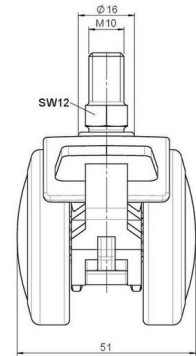

Standard D086

As of: April 03, 2026

Description	Model	Carton Quantity
UZBF 86 -24 X10	D086	100 pcs per Carton

Technical Details

Product Type	Furniture caster
Wheel diameter	50mm
Load capacity	50kg
Overall height with fixing	63mm
Wheel:	
Wheel type	Soft wheel
Wheel core / tread color	RAL 9005 Jet black / RAL 9005 Jet black
Housing:	
Housing form	hooded, with neck diameter
Neck diameter	16mm
Housing material	Zinc die-cast
Housing color	Matte chrome
Mobility concept	Stopper brake
Fixing	M10x15mm Threaded stem
Description	UZBF 86 -24 X10