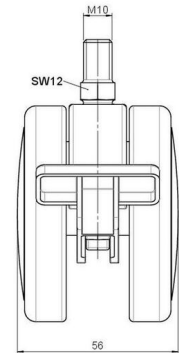

Standard D375

As of: June 27, 2026

Description	Model	Carton Quantity
UZBF375 - 2 X10	D375	60 pcs per Carton

Technical Details

Product Type	Furniture caster
Wheel diameter	75mm
Load capacity	75kg
Overall height with fixing	88mm
Wheel:	
Wheel type	Soft wheel
Wheel core / tread color	RAL 9010 Pure white / RAL 9005 Jet black
Housing:	
Housing form	unhooded, with neck diameter
Neck diameter	20mm
Housing material	Zinc die-cast
Housing color	RAL 9010 Pure white
Mobility concept	Stopper brake
Fixing	M10x15mm Threaded stem
Description	UZBF375 - 2 X10

Fixings

Compatible with the following available fixings:

No-Noise™ Stem:

- 11x19,5mm with 11,4mm circlip
- 11x19,5mm with 110,6mm circlip

Push fit stems:

- 10x22mm with 10,3mm circlip
- 10x22mm with 10,5mm circlip
- 11x19,5mm with 11,4mm circlip
- 11x19,5mm with 11,8mm circlip
- 11x22mm with 11,4mm circlip
- 11x22mm with 11,6mm circlip
- 11x22mm with 11,8mm circlip

Threaded stems:

- M8x15mm
- M8x20mm
- M8x25mm
- M10x15mm
- M10x20mm
- M10x25mm
- M10x30mm
- M10x40mm
- M12x20mm

Square plates:

- 38x38mm
- 55x55mm
- 60x60mm