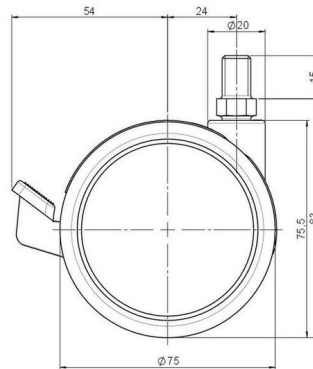

Standard D375

As of: June 27, 2026

Description	Model	Carton Quantity
UZBF375 - 2 X10	D375	60 pcs per Carton

Technical Details

Product Type	Furniture caster
Wheel diameter	75mm
Load capacity	75kg
Overall height with fixing	88mm
Wheel:	
Wheel type	Soft wheel
Wheel core / tread color	RAL 9010 Pure white / RAL 9005 Jet black
Housing:	
Housing form	unhooded, with neck diameter
Neck diameter	20mm
Housing material	Zinc die-cast
Housing color	RAL 9010 Pure white
Mobility concept	Stopper brake
Fixing	M10x15mm Threaded stem
Description	UZBF375 - 2 X10

Fixings

Compatible with the following available fixings:

No-Noise™ Stem:

- 11x19,5mm with 11,4mm circlip
- 11x19,5mm with 110,6mm circlip

Push fit stems:

- 10x22mm with 10,3mm circlip
- 10x22mm with 10,5mm circlip
- 11x19,5mm with 11,4mm circlip
- 11x19,5mm with 11,8mm circlip
- 11x22mm with 11,4mm circlip
- 11x22mm with 11,6mm circlip
- 11x22mm with 11,8mm circlip

Threaded stems:

- M8x15mm
- M8x20mm
- M8x25mm
- M10x15mm
- M10x20mm
- M10x25mm
- M10x30mm
- M10x40mm
- M12x20mm

Square plates:

- 38x38mm
- 55x55mm
- 60x60mm