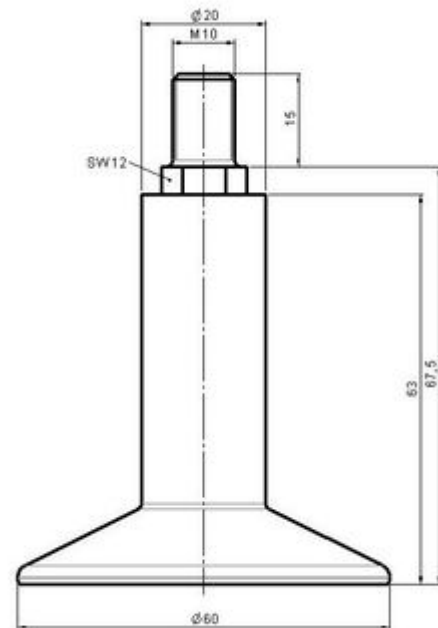

## Technical Details

Product Type	Glide
Glide bottom diameter	60mm
Load capacity	75kg
Overall height with fixing	67,5mm
<b>Housing:</b>	
Bottom	standard
Upper glide material	High quality plastic
Upper glide color	RAL 9005 Jet black
Lower glide material	High quality plastic
Lower glide color	RAL 9005 Jet black
Fixing	Standard, M10x15mm Threaded stem, without circlip
Description	F 121 BG 1X10

### No-Noise™ Stem:

- 11x19,5mm with 11,4mm circlip
- 11x19,5mm with 110,6mm circlip

### Threaded stems:

- M8x15mm
- M8x20mm
- M8x25mm
- M10x15mm
- M10x20mm
- M10x25mm
- M10x30mm
- M10x40mm
- M12x20mm

### Square plates:

- 38x38mm
- 55x55mm
- 60x60mm