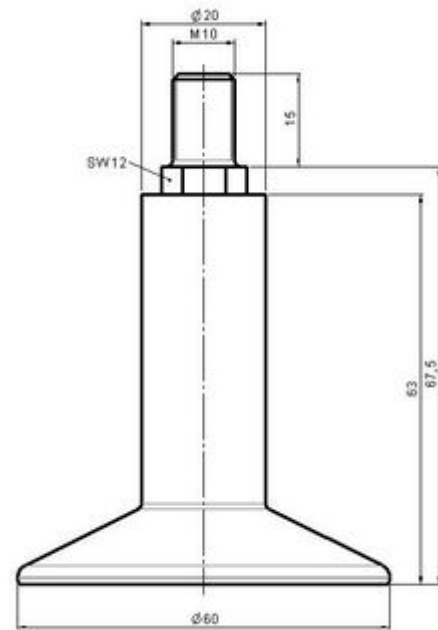

STATO F121

As of: April 30, 2026

Description	Model	Carton Quantity
F 121 BG 1X10	F121	200 pcs per Carton

Technical Details

Product Type	Glide
Glide bottom diameter	60mm
Load capacity	75kg
Overall height with fixing	67,5mm
Housing:	
Bottom	standard
Upper glide material	High quality plastic
Upper glide color	RAL 9005 Jet black
Lower glide material	High quality plastic
Lower glide color	RAL 9005 Jet black
Fixing	Standard, M10x15mm Threaded stem, without circlip
Description	F 121 BG 1X10

Fixings

Compatible with the following available fixings:

No-Noise™ Stem:

- 11x19,5mm with 11,4mm circlip
- 11x19,5mm with 110,6mm circlip

Push fit stems:

- 10x22mm with 10,3mm circlip
- 10x22mm with 10,5mm circlip
- 11x19,5mm with 11,4mm circlip
- 11x19,5mm with 11,8mm circlip
- 11x22mm with 11,4mm circlip
- 11x22mm with 11,6mm circlip
- 11x22mm with 11,8mm circlip

Threaded stems:

- M8x15mm
- M8x20mm
- M8x25mm
- M10x15mm
- M10x20mm
- M10x25mm
- M10x30mm
- M10x40mm
- M12x20mm

Square plates:

- 38x38mm
- 55x55mm
- 60x60mm