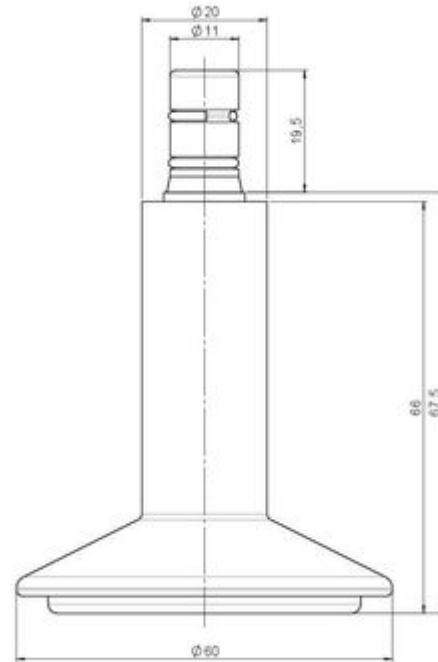

STATO F121

As of: April 04, 2026

Description	Model	Carton Quantity
F 121 BG 1X2NN	F121	200 pcs per Carton

Technical Details

Product Type	Glide
Glide bottom diameter	60mm
Load capacity	75kg
Overall height with fixing	67,5mm
Housing:	
Bottom	standard
Upper glide material	High quality plastic
Upper glide color	RAL 9005 Jet black
Lower glide material	High quality plastic
Lower glide color	Other
Fixing	No-Noise™ Stem, 11x19,5mm Push fit stem with double circlips, 11,4mm
Description	F 121 BG1X2NN

Fixings

Compatible with the following available fixings:

No-Noise™ Stem:

- 11x19,5mm with 11,4mm circlip
- 11x19,5mm with 110,6mm circlip

Push fit stems:

- 10x22mm with 10,3mm circlip
- 10x22mm with 10,5mm circlip
- 11x19,5mm with 11,4mm circlip
- 11x19,5mm with 11,8mm circlip
- 11x22mm with 11,4mm circlip
- 11x22mm with 11,6mm circlip
- 11x22mm with 11,8mm circlip

Threaded stems:

- M8x15mm
- M8x20mm
- M8x25mm
- M10x15mm
- M10x20mm
- M10x25mm
- M10x30mm
- M10x40mm
- M12x20mm

Square plates:

- 38x38mm
- 55x55mm
- 60x60mm