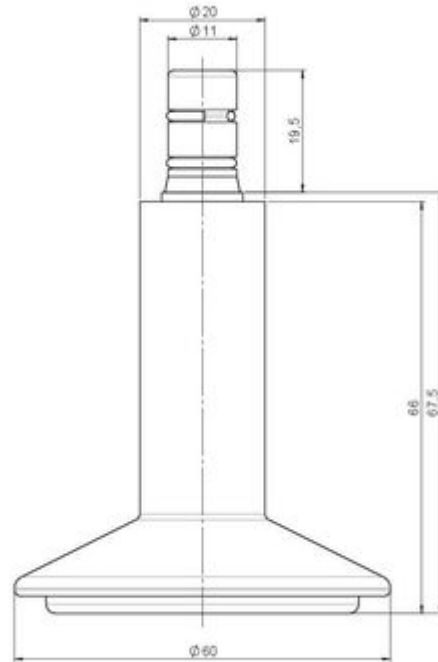

STATO F121

As of: May 23, 2026

Description	Model	Carton Quantity
F 121 BG 1X2NN	F121	200 pcs per Carton

Technical Details

Product Type	Glide
Glide bottom diameter	60mm
Load capacity	75kg
Overall height with fixing	67,5mm
Housing:	
Bottom	standard
Upper glide material	High quality plastic
Upper glide color	RAL 9005 Jet black
Lower glide material	High quality plastic
Lower glide color	Other
Fixing	No-Noise™ Stem, 11x19,5mm Push fit stem with double circlips, 11,4mm
Description	F 121 BG1X2NN

Fixings

Compatible with the following available fixings:

No-Noise™ Stem:

- 11x19,5mm with 11,4mm circlip
- 11x19,5mm with 110,6mm circlip

Push fit stems:

- 10x22mm with 10,3mm circlip
- 10x22mm with 10,5mm circlip
- 11x19,5mm with 11,4mm circlip
- 11x19,5mm with 11,8mm circlip
- 11x22mm with 11,4mm circlip
- 11x22mm with 11,6mm circlip
- 11x22mm with 11,8mm circlip

Threaded stems:

- M8x15mm
- M8x20mm
- M8x25mm
- M10x15mm
- M10x20mm
- M10x25mm
- M10x30mm
- M10x40mm
- M12x20mm

Square plates:

- 38x38mm
- 55x55mm
- 60x60mm