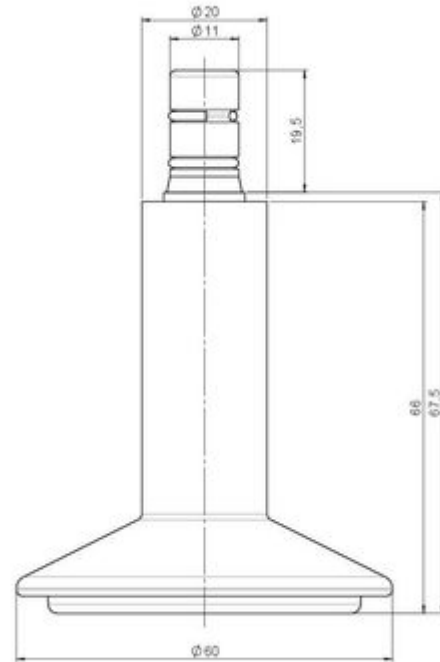

STATO F121

As of: July 07, 2026

Description	Model	Carton Quantity
F 121 BG 1X2NN	F121	200 pcs per Carton

Technical Details

Product Type	Glide
Glide bottom diameter	60mm
Load capacity	75kg
Overall height with fixing	67,5mm
Housing:	
Bottom	standard
Upper glide material	High quality plastic
Upper glide color	RAL 9005 Jet black
Lower glide material	High quality plastic
Lower glide color	Other
Fixing	No-Noise™ Stem, 11x19,5mm Push fit stem with double circlips, 11,4mm
Description	F 121 BG1X2NN

Fixings

Compatible with the following available fixings:

No-Noise™ Stem:

- 11x19,5mm with 11,4mm circlip
- 11x19,5mm with 110,6mm circlip

Push fit stems:

- 10x22mm with 10,3mm circlip
- 10x22mm with 10,5mm circlip
- 11x19,5mm with 11,4mm circlip
- 11x19,5mm with 11,8mm circlip
- 11x22mm with 11,4mm circlip
- 11x22mm with 11,6mm circlip
- 11x22mm with 11,8mm circlip

Threaded stems:

- M8x15mm
- M8x20mm
- M8x25mm
- M10x15mm
- M10x20mm
- M10x25mm
- M10x30mm
- M10x40mm
- M12x20mm

Square plates:

- 38x38mm
- 55x55mm
- 60x60mm