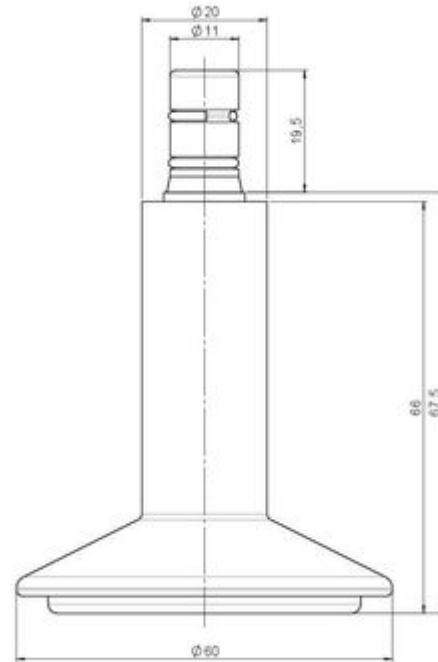

## Technical Details

Product Type	Glide
Glide bottom diameter	60mm
Load capacity	75kg
Overall height with fixing	67,5mm
<b>Housing:</b>	
Bottom	standard
Upper glide material	High quality plastic
Upper glide color	RAL 9005 Jet black
Lower glide material	High quality plastic
Lower glide color	Other
Fixing	No-Noise™ Stem, 11x19,5mm Push fit stem with double circlips, 11,4mm
Description	F 121 BG1X2NN

### No-Noise™ Stem:

- 11x19,5mm with 11,4mm circlip
- 11x19,5mm with 110,6mm circlip

### Threaded stems:

- M8x15mm
- M8x20mm
- M8x25mm
- M10x15mm
- M10x20mm
- M10x25mm
- M10x30mm
- M10x40mm
- M12x20mm

### Square plates:

- 38x38mm
- 55x55mm
- 60x60mm