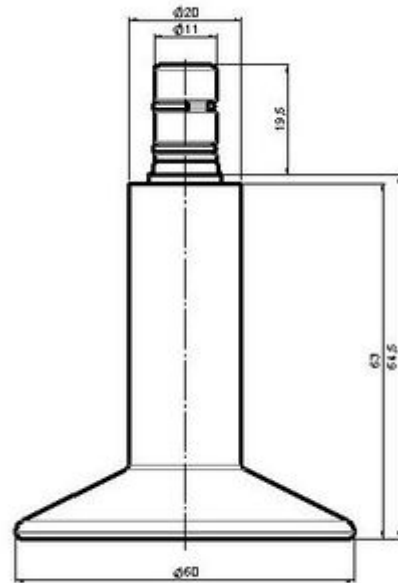

STATO F121

As of: May 23, 2026

Description	Model	Carton Quantity
F 121 BG1X2NN	F121	200 pcs per Carton

Technical Details

Product Type	Glide
Glide bottom diameter	60mm
Load capacity	75kg
Overall height with fixing	64,5mm
Housing:	
Bottom	standard
Upper glide material	High quality plastic
Upper glide color	RAL 9005 Jet black
Lower glide material	High quality plastic
Lower glide color	RAL 9005 Jet black
Fixing	No-Noise™ Stem, 11x19,5mm Push fit stem with double circlips, 11,4mm
Description	F 121 BG1X2NN

Fixings

Compatible with the following available fixings:

No-Noise™ Stem:

- 11x19,5mm with 11,4mm circlip
- 11x19,5mm with 110,6mm circlip

Push fit stems:

- 10x22mm with 10,3mm circlip
- 10x22mm with 10,5mm circlip
- 11x19,5mm with 11,4mm circlip
- 11x19,5mm with 11,8mm circlip
- 11x22mm with 11,4mm circlip
- 11x22mm with 11,6mm circlip
- 11x22mm with 11,8mm circlip

Threaded stems:

- M8x15mm
- M8x20mm
- M8x25mm
- M10x15mm
- M10x20mm
- M10x25mm
- M10x30mm
- M10x40mm
- M12x20mm

Square plates:

- 38x38mm
- 55x55mm
- 60x60mm