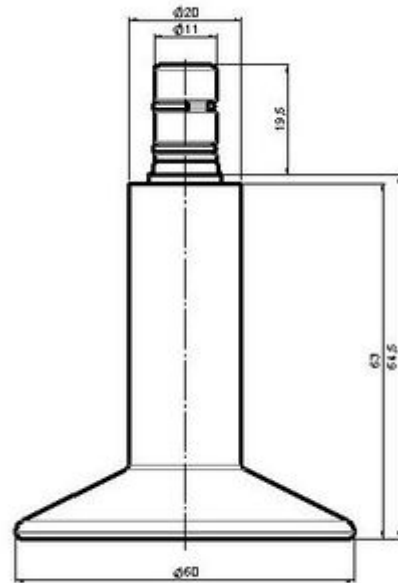

STATO F121

As of: May 23, 2026

Description	Model	Carton Quantity
F 121 BG1X2NN	F121	200 pcs per Carton

Technical Details

Product Type	Glide
Glide bottom diameter	60mm
Load capacity	75kg
Overall height with fixing	64,5mm
Housing:	
Bottom	standard
Upper glide material	High quality plastic
Upper glide color	RAL 9005 Jet black
Lower glide material	High quality plastic
Lower glide color	RAL 9005 Jet black
Fixing	No-Noise™ Stem, 11x19,5mm Push fit stem with double circlips, 11,4mm
Description	F 121 BG1X2NN