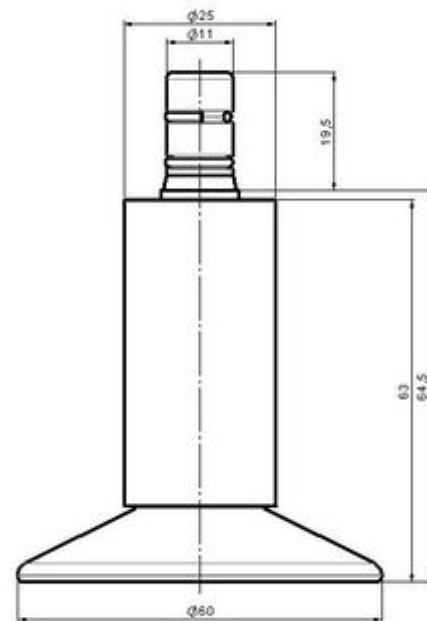

STATO F121

As of: April 04, 2026

Description	Model	Carton Quantity
F 121 BG1X2NN	F121	75 pcs per Carton

Technical Details

Product Type	Glide
Glide bottom diameter	60mm
Load capacity	75kg
Overall height with fixing	64,5mm
Housing:	
Bottom	standard
Upper glide material	High quality plastic
Upper glide color	RAL 9005 Jet black
Lower glide material	High quality plastic
Lower glide color	RAL 9005 Jet black
Fixing	No-Noise™ Stem, 11x19,5mm Push fit stem with double circlips, 11,4mm
Description	F 121 BG1X2NN