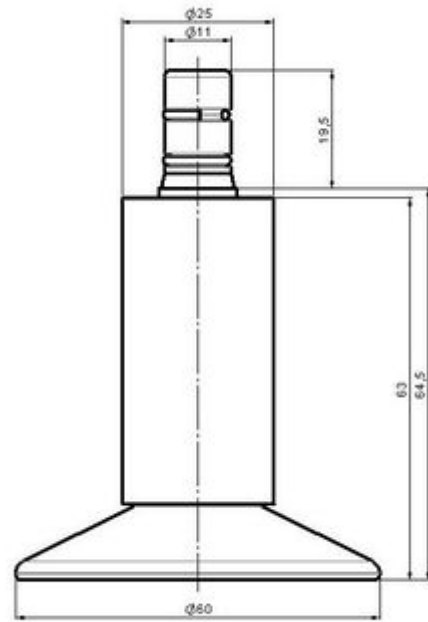

STATO F121

As of: July 07, 2026

Description	Model	Carton Quantity
F 121 BG1X2NN	F121	75 pcs per Carton

## Technical Details

Product Type	Glide
Glide bottom diameter	60mm
Load capacity	75kg
Overall height with fixing	64,5mm
<b>Housing:</b>	
Bottom	standard
Upper glide material	High quality plastic
Upper glide color	RAL 9005 Jet black
Lower glide material	High quality plastic
Lower glide color	RAL 9005 Jet black
Fixing	No-Noise™ Stem, 11x19,5mm Push fit stem with double circlips, 11,4mm
Description	F 121 BG1X2NN