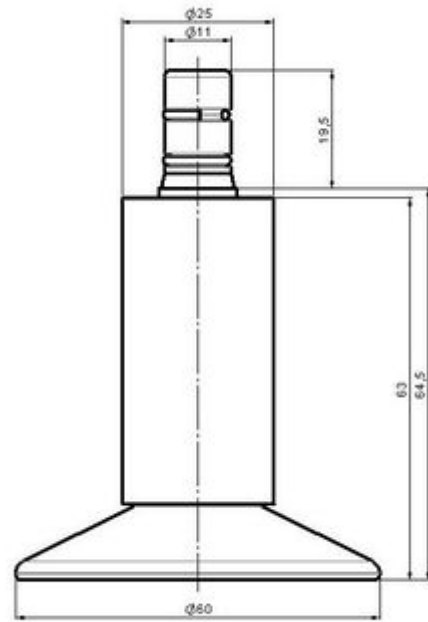

STATO F121

As of: May 23, 2026

Description	Model	Carton Quantity
F 121 BG1X2NN	F121	75 pcs per Carton

Technical Details

Product Type	Glide
Glide bottom diameter	60mm
Load capacity	75kg
Overall height with fixing	64,5mm
Housing:	
Bottom	standard
Upper glide material	High quality plastic
Upper glide color	RAL 9005 Jet black
Lower glide material	High quality plastic
Lower glide color	RAL 9005 Jet black
Fixing	No-Noise™ Stem, 11x19,5mm Push fit stem with double circlips, 11,4mm
Description	F 121 BG1X2NN