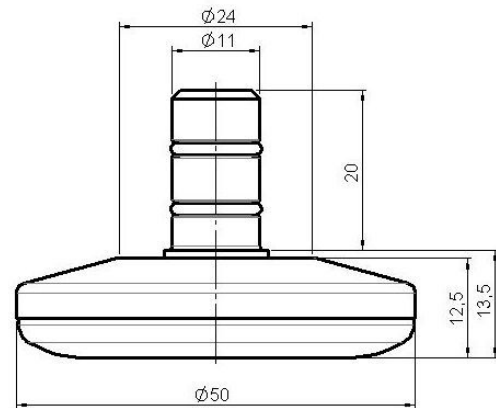

STATO F018

As of: July 07, 2026

Description	Model	Carton Quantity
F 18 BG 1X 2NN	F018	150 pcs per Carton

## Technical Details

Product Type	Glide
Glide bottom diameter	50mm
Load capacity	75kg
Overall height with fixing	13,5mm
<b>Housing:</b>	
Bottom	standard
Upper glide material	Steel plate
Upper glide color	Shiny chrome
Lower glide material	High quality plastic
Lower glide color	RAL 1014 Ivory
Fixing	No-Noise™ Stem, 11x20mm Push fit stem with double circlips, 11,4mm
Description	F 18 BG1X2NN