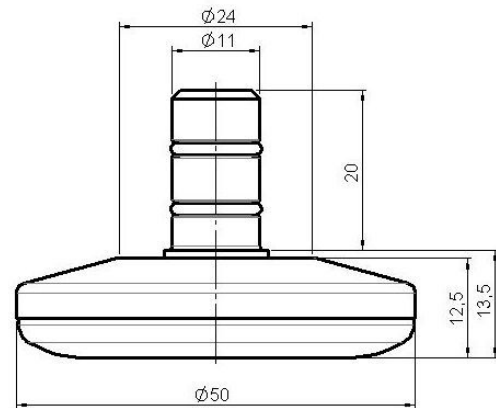

STATO F018

As of: July 07, 2026

Description	Model	Carton Quantity
F 18 BG 1X 2NN	F018	150 pcs per Carton

Technical Details

Product Type	Glide
Glide bottom diameter	50mm
Load capacity	75kg
Overall height with fixing	13,5mm
Housing:	
Bottom	standard
Upper glide material	Steel plate
Upper glide color	Shiny chrome
Lower glide material	High quality plastic
Lower glide color	RAL 1014 Ivory
Fixing	No-Noise™ Stem, 11x20mm Push fit stem with double circlips, 11,4mm
Description	F 18 BG1X2NN