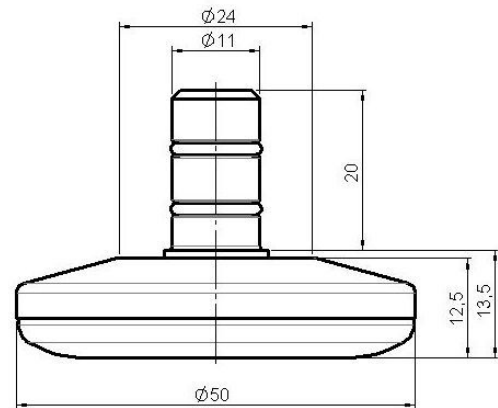

STATO F018

As of: May 23, 2026

Description	Model	Carton Quantity
F 18 BG 1X 2NN	F018	150 pcs per Carton

## Technical Details

Product Type	Glide
Glide bottom diameter	50mm
Load capacity	75kg
Overall height with fixing	13,5mm
<b>Housing:</b>	
Bottom	standard
Upper glide material	Steel plate
Upper glide color	Shiny chrome
Lower glide material	High quality plastic
Lower glide color	RAL 1014 Ivory
Fixing	No-Noise™ Stem, 11x20mm Push fit stem with double circlips, 11,4mm
Description	F 18 BG1X2NN