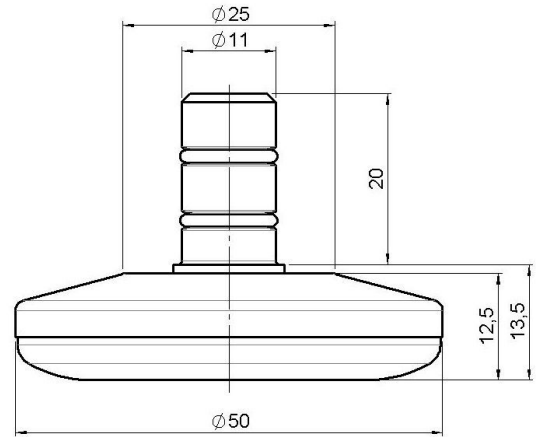

STATO F018

As of: April 19, 2026

Description F 18 BG 1X 2NN	Model F018	Carton Quantity 300 pcs per Carton
-------------------------------	---------------	---------------------------------------

## Technical Details

Product Type	Glide
Glide bottom diameter	50mm
Load capacity	75kg
Overall height with fixing	13,5mm
<b>Housing:</b>	
Bottom	standard
Upper glide material	Steel plate
Upper glide color	Shiny chrome
Lower glide material	High quality plastic
Lower glide color	RAL 9005 Jet black
Fixing	No-Noise™ Stem, 11x20mm Push fit stem with double circlips, 11,4mm
Description	F 18 BG1X2NN