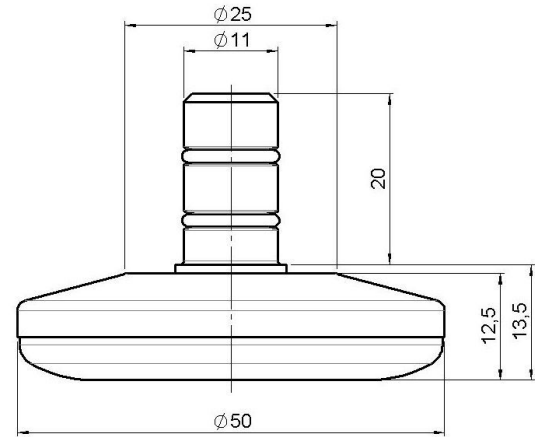

STATO F018

As of: June 25, 2026

Description	Model	Carton Quantity
F 18 BG 1X 2NN	F018	300 pcs per Carton

Technical Details

Product Type	Glide
Glide bottom diameter	50mm
Load capacity	75kg
Overall height with fixing	13,5mm
Housing:	
Bottom	standard
Upper glide material	Steel plate
Upper glide color	Shiny chrome
Lower glide material	High quality plastic
Lower glide color	RAL 9005 Jet black
Fixing	No-Noise™ Stem, 11x20mm Push fit stem with double circlips, 11,4mm
Description	F 18 BG1X2NN