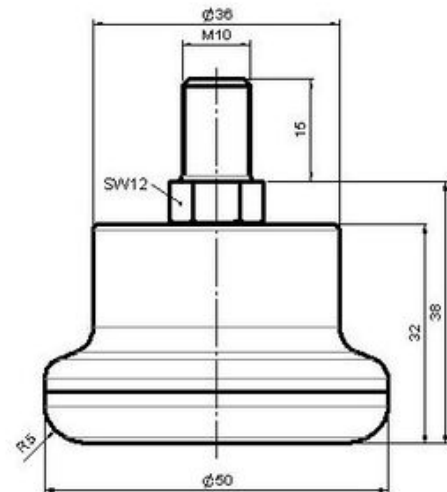

STATO F031

As of: July 07, 2026

Description	Model	Carton Quantity
F 31 BG 1X10	F031	300 pcs per Carton

Technical Details

Product Type	Glide
Glide bottom diameter	50mm
Load capacity	75kg
Overall height with fixing	38mm
Housing:	
Bottom	standard
Upper glide material	High quality plastic
Upper glide color	RAL 9005 Jet black
Lower glide material	High quality plastic
Lower glide color	RAL 9005 Jet black
Fixing	Standard, M10x15mm Threaded stem, without circlip
Description	F 31 BG 1X10

Fixings

Compatible with the following available fixings:

No-Noise™ Stem:

- 11x19,5mm with 11,4mm circlip
- 11x19,5mm with 110,6mm circlip

Push fit stems:

- 10x22mm with 10,3mm circlip
- 10x22mm with 10,5mm circlip
- 11x19,5mm with 11,4mm circlip
- 11x19,5mm with 11,8mm circlip
- 11x22mm with 11,4mm circlip
- 11x22mm with 11,6mm circlip
- 11x22mm with 11,8mm circlip

Threaded stems:

- M8x15mm
- M8x20mm
- M8x25mm
- M10x15mm
- M10x20mm
- M10x25mm
- M10x30mm
- M10x40mm
- M12x20mm

Square plates:

- 38x38mm
- 55x55mm
- 60x60mm