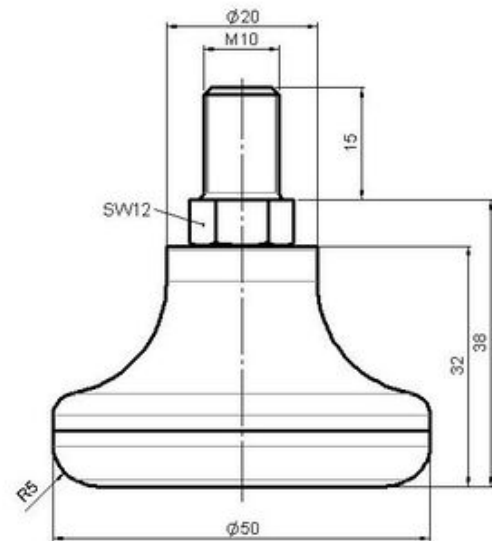

STATO F032

As of: April 05, 2026

Description	Model	Carton Quantity
F 32 BG 1X10	F032	500 pcs per Carton

Technical Details

Product Type	Glide
Glide bottom diameter	50mm
Load capacity	75kg
Overall height with fixing	38mm
Housing:	
Bottom	standard
Upper glide material	High quality plastic
Upper glide color	RAL 9005 Jet black
Lower glide material	High quality plastic
Lower glide color	RAL 9005 Jet black
Fixing	Standard, M10x15mm Threaded stem, without circlip
Description	F 32 BG 1X10

Fixings

Compatible with the following available fixings:

No-Noise™ Stem:

- 11x19,5mm with 11,4mm circlip
- 11x19,5mm with 110,6mm circlip

Push fit stems:

- 10x22mm with 10,3mm circlip
- 10x22mm with 10,5mm circlip
- 11x19,5mm with 11,4mm circlip
- 11x19,5mm with 11,8mm circlip
- 11x22mm with 11,4mm circlip
- 11x22mm with 11,6mm circlip
- 11x22mm with 11,8mm circlip

Threaded stems:

- M8x15mm
- M8x20mm
- M8x25mm
- M10x15mm
- M10x20mm
- M10x25mm
- M10x30mm
- M10x40mm
- M12x20mm

Square plates:

- 38x38mm
- 55x55mm
- 60x60mm