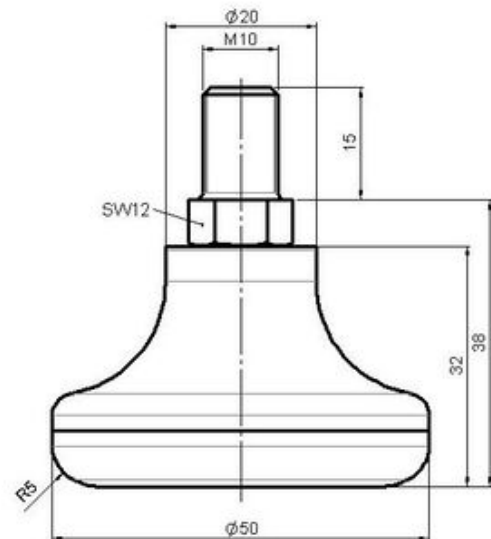

STATO F032

As of: May 25, 2026

Description	Model	Carton Quantity
F 32 BG 1X10	F032	500 pcs per Carton

Technical Details

Product Type	Glide
Glide bottom diameter	50mm
Load capacity	75kg
Overall height with fixing	38mm
Housing:	
Bottom	standard
Upper glide material	High quality plastic
Upper glide color	RAL 9005 Jet black
Lower glide material	High quality plastic
Lower glide color	RAL 9005 Jet black
Fixing	Standard, M10x15mm Threaded stem, without circlip
Description	F 32 BG 1X10

Fixings

Compatible with the following available fixings:

No-Noise™ Stem:

- 11x19,5mm with 11,4mm circlip
- 11x19,5mm with 110,6mm circlip

Push fit stems:

- 10x22mm with 10,3mm circlip
- 10x22mm with 10,5mm circlip
- 11x19,5mm with 11,4mm circlip
- 11x19,5mm with 11,8mm circlip
- 11x22mm with 11,4mm circlip
- 11x22mm with 11,6mm circlip
- 11x22mm with 11,8mm circlip

Threaded stems:

- M8x15mm
- M8x20mm
- M8x25mm
- M10x15mm
- M10x20mm
- M10x25mm
- M10x30mm
- M10x40mm
- M12x20mm

Square plates:

- 38x38mm
- 55x55mm
- 60x60mm