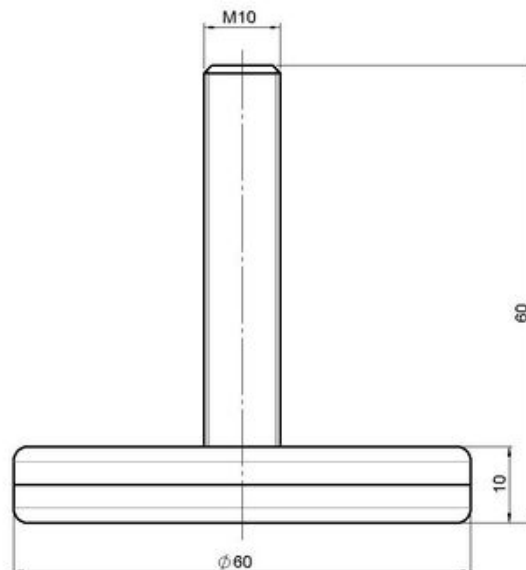

STATO F034

As of: July 07, 2026

Description	Model	Carton Quantity
F 34 BG 1X10	F034	100 pcs per Carton

Technical Details

Product Type	Glide
Glide bottom diameter	60mm
Load capacity	75kg
Overall height with fixing	10mm
Housing:	
Bottom	standard
Upper glide material	Steel plate
Upper glide color	Matte chrome
Lower glide material	High quality plastic
Lower glide color	Other
Fixing	Standard, M10x50mm Threaded stem, without circlip
Description	F 34 BG 1X10