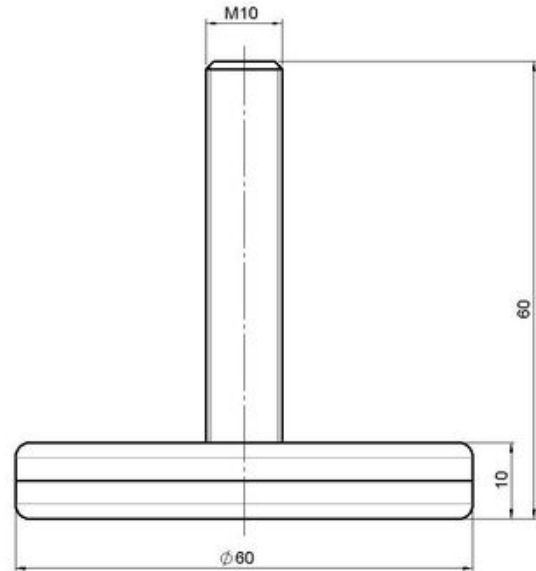

STATO F034

As of: April 02, 2026

| Description  | Model | Carton Quantity    |
|--------------|-------|--------------------|
| F 34 BG 1X10 | F034  | 100 pcs per Carton |

## Technical Details

|                            |   |
|----------------------------|---|
| Product Type               | Glide   |
| Glide bottom diameter      | 60mm  |
| Load capacity              | 75kg  |
| Overall height with fixing | 10mm  |
| <b>Housing:</b>            |   |
| Bottom                     | standard  |
| Upper glide material       | Steel plate                                       |
| Upper glide color          | Matte chrome                                      |
| Lower glide material       | High quality plastic                              |
| Lower glide color          | Other   |
| Fixing                     | Standard, M10x50mm Threaded stem, without circlip |
| Description                | F 34 BG 1X10                                      |