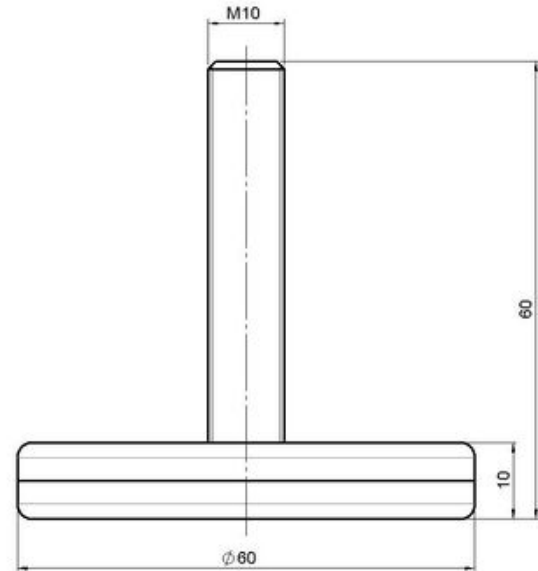

STATO F034

As of: May 23, 2026

Description	Model	Carton Quantity
F 34 BG 1X10	F034	100 pcs per Carton

## Technical Details

Product Type	Glide
Glide bottom diameter	60mm
Load capacity	75kg
Overall height with fixing	10mm
<b>Housing:</b>	
Bottom	standard
Upper glide material	Steel plate
Upper glide color	Matte chrome
Lower glide material	High quality plastic
Lower glide color	Other
Fixing	Standard, M10x50mm Threaded stem, without circlip
Description	F 34 BG 1X10