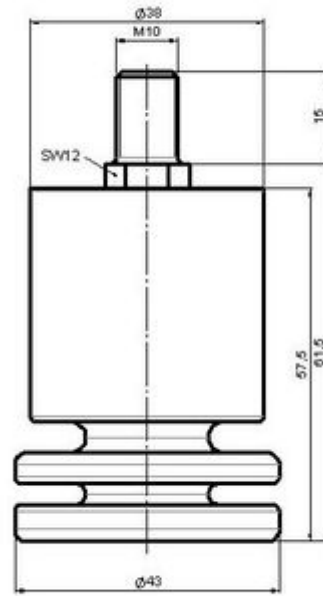

STATO F054

As of: June 10, 2026

Description F 54 BG 1X10	Model F054	Carton Quantity 200 pcs per Carton
-----------------------------	---------------	---------------------------------------

Technical Details

Product Type	Glide
Glide bottom diameter	43mm
Load capacity	75kg
Overall height with fixing	61,5mm
Housing:	
Bottom	standard
Upper glide material	High quality plastic
Upper glide color	RAL 9005 Jet black
Lower glide material	High quality plastic
Lower glide color	RAL 9005 Jet black
Fixing	Standard, M10x15mm Threaded stem, without circlip
Description	F 54 BG 1X10

Fixings

Compatible with the following available fixings:

No-Noise™ Stem:

- 11x19,5mm with 11,4mm circlip
- 11x19,5mm with 110,6mm circlip

Push fit stems:

- 10x22mm with 10,3mm circlip
- 10x22mm with 10,5mm circlip
- 11x19,5mm with 11,4mm circlip
- 11x19,5mm with 11,8mm circlip
- 11x22mm with 11,4mm circlip
- 11x22mm with 11,6mm circlip
- 11x22mm with 11,8mm circlip

Threaded stems:

- M8x15mm
- M8x20mm
- M8x25mm
- M10x15mm
- M10x20mm
- M10x25mm
- M10x30mm
- M10x40mm
- M12x20mm

Square plates:

- 38x38mm
- 55x55mm
- 60x60mm