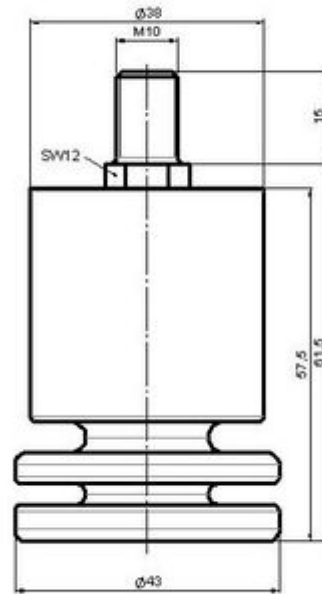

STATO F054

As of: April 05, 2026

Description F 54 BG 1X10	Model F054	Carton Quantity 200 pcs per Carton
-----------------------------	---------------	---------------------------------------

Technical Details

Product Type	Glide
Glide bottom diameter	43mm
Load capacity	75kg
Overall height with fixing	61,5mm
Housing:	
Bottom	standard
Upper glide material	High quality plastic
Upper glide color	RAL 9005 Jet black
Lower glide material	High quality plastic
Lower glide color	RAL 9005 Jet black
Fixing	Standard, M10x15mm Threaded stem, without circlip
Description	F 54 BG 1X10

Fixings

Compatible with the following available fixings:

No-Noise™ Stem:

- 11x19,5mm with 11,4mm circlip
- 11x19,5mm with 110,6mm circlip

Push fit stems:

- 10x22mm with 10,3mm circlip
- 10x22mm with 10,5mm circlip
- 11x19,5mm with 11,4mm circlip
- 11x19,5mm with 11,8mm circlip
- 11x22mm with 11,4mm circlip
- 11x22mm with 11,6mm circlip
- 11x22mm with 11,8mm circlip

Threaded stems:

- M8x15mm
- M8x20mm
- M8x25mm
- M10x15mm
- M10x20mm
- M10x25mm
- M10x30mm
- M10x40mm
- M12x20mm

Square plates:

- 38x38mm
- 55x55mm
- 60x60mm