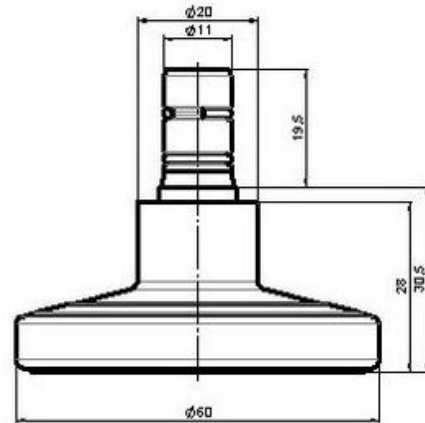

STATO M F128

As of: May 21, 2022

Description	Model	Carton Quantity
STATO-M	F128	100 pcs per Carton

Technical Details

Product Type	Glide
Glide bottom diameter	60mm
Load capacity	80kg
Overall height with fixing	30,5mm
Housing:	
Bottom	standard
Upper glide material	High quality plastic
Upper glide color	RAL 9005 Jet black with middle ring in Matte chrome
Lower glide material	High quality plastic
Lower glide color	RAL 9005 Jet black
Fixing	No-Noise™ Stem, 11x19,5mm Push fit stem with double circlips, 11,4mm
Description	F 128 BG1X2NN