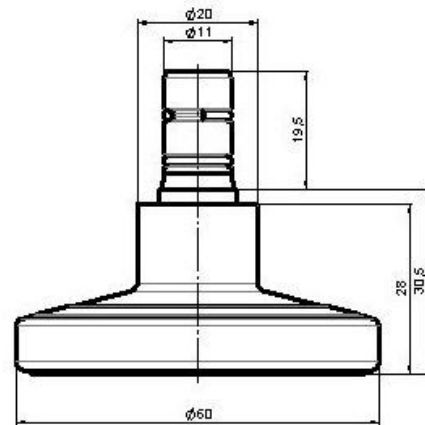

STATO M F128

As of: May 26, 2026

Description	Model	Carton Quantity
STATO-M	F128	100 pcs per Carton

Technical Details

Product Type	Glide
Glide bottom diameter	60mm
Load capacity	80kg
Overall height with fixing	30,5mm
Housing:	
Bottom	standard
Upper glide material	High quality plastic
Upper glide color	RAL 9005 Jet black with middle ring in Matte chrome
Lower glide material	High quality plastic
Lower glide color	RAL 9005 Jet black
Fixing	No-Noise™ Stem, 11x19,5mm Push fit stem with double circlips, 11,4mm
Description	F 128 BG1X2NN

Fixings

Compatible with the following available fixings:

No-Noise™ Stem:

- 11x19,5mm with 11,4mm circlip
- 11x19,5mm with 110,6mm circlip

Push fit stems:

- 10x22mm with 10,3mm circlip
- 10x22mm with 10,5mm circlip
- 11x19,5mm with 11,4mm circlip
- 11x19,5mm with 11,8mm circlip
- 11x22mm with 11,4mm circlip
- 11x22mm with 11,6mm circlip
- 11x22mm with 11,8mm circlip

Threaded stems:

- M8x15mm
- M8x25mm
- M10x15mm
- M10x25mm

Square plates:

- 38x38mm
- 55x55mm
- 60x60mm