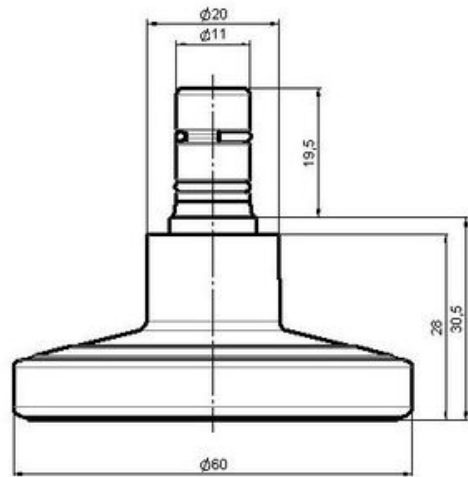

STATO M F128

As of: May 26, 2026

Description	Model	Carton Quantity
STATO-M	F128	100 pcs per Carton

Technical Details

Product Type	Glide
Glide bottom diameter	60mm
Load capacity	80kg
Overall height with fixing	30,5mm
Housing:	
Bottom	standard
Upper glide material	High quality plastic
Upper glide color	RAL 9005 Jet black with middle ring in Shiny chrome
Lower glide material	High quality plastic
Lower glide color	RAL 9005 Jet black
Fixing	No-Noise™ Stem, 11x19,5mm Push fit stem with double circlips, 11,4mm
Description	F 128 BG1X2NN

Fixings

Compatible with the following available fixings:

No-Noise™ Stem:

- 11x19,5mm with 11,4mm circlip
- 11x19,5mm with 110,6mm circlip

Push fit stems:

- 10x22mm with 10,3mm circlip
- 10x22mm with 10,5mm circlip
- 11x19,5mm with 11,4mm circlip
- 11x19,5mm with 11,8mm circlip
- 11x22mm with 11,4mm circlip
- 11x22mm with 11,6mm circlip
- 11x22mm with 11,8mm circlip

Threaded stems:

- M8x15mm
- M8x25mm
- M10x15mm
- M10x25mm

Square plates:

- 38x38mm
- 55x55mm
- 60x60mm