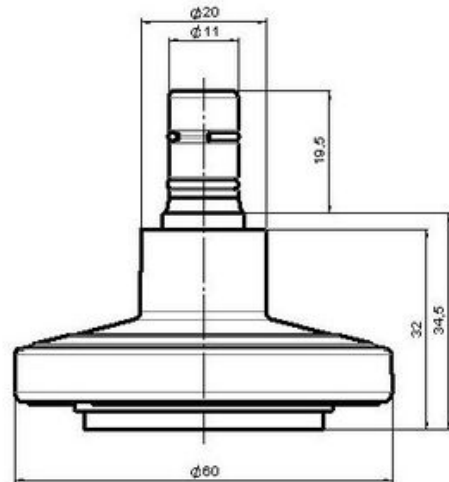

STATO M F128

As of: April 17, 2026

Description	Model	Carton Quantity
STATO-M	F128	100 pcs per Carton

Technical Details

Product Type	Glide
Glide bottom diameter	60mm
Load capacity	80kg
Overall height with fixing	34,5mm

Fixings

Compatible with the following available fixings:

No-Noise™ Stem:

- 11x19,5mm with 11,4mm circlip
- 11x19,5mm with 110,6mm circlip

Push fit stems:

- 10x22mm with 10,3mm circlip
- 10x22mm with 10,5mm circlip
- 11x19,5mm with 11,4mm circlip
- 11x19,5mm with 11,8mm circlip
- 11x22mm with 11,4mm circlip
- 11x22mm with 11,6mm circlip
- 11x22mm with 11,8mm circlip

Threaded stems:

- M8x15mm
- M8x25mm
- M10x15mm
- M10x25mm

Square plates:

- 38x38mm
- 55x55mm
- 60x60mm