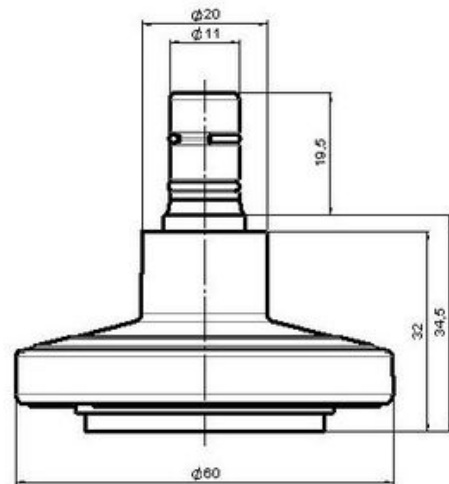

## Technical Details

Product Type	Glide
Glide bottom diameter	60mm
Load capacity	80kg
Overall height with fixing	34,5mm

### No-Noise™ Stem:

- 11x19,5mm with 11,4mm circlip
- 11x19,5mm with 110,6mm circlip

### Threaded stems:

- M8x15mm
- M8x25mm
- M10x15mm
- M10x25mm

### Square plates:

- 38x38mm
- 55x55mm
- 60x60mm