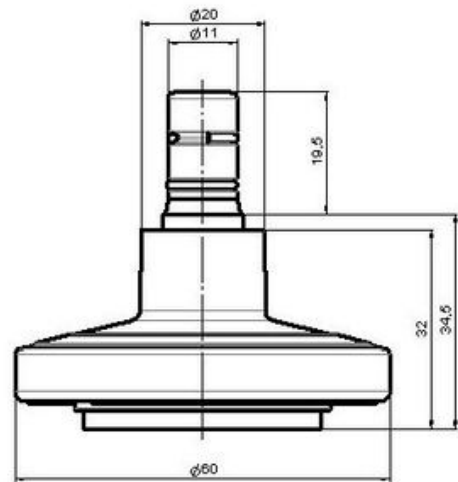

STATO M F128

As of: May 26, 2026

Description	Model	Carton Quantity
STATO-M	F128	100 pcs per Carton

Technical Details

Product Type	Glide
Glide bottom diameter	60mm
Load capacity	80kg
Overall height with fixing	34,5mm
Housing:	
Bottom	softfelt bottom
Upper glide material	High quality plastic
Upper glide color	RAL 9005 Jet black with middle ring in Matte chrome
Lower glide material	High quality plastic
Lower glide color	RAL 9005 Jet black
Fixing	No-Noise™ Stem, 11x19,5mm Push fit stem with double circlips, 11,4mm
Description	F 128 BG1X2NN

Fixings

Compatible with the following available fixings:

No-Noise™ Stem:

- 11x19,5mm with 11,4mm circlip
- 11x19,5mm with 110,6mm circlip

Push fit stems:

- 10x22mm with 10,3mm circlip
- 10x22mm with 10,5mm circlip
- 11x19,5mm with 11,4mm circlip
- 11x19,5mm with 11,8mm circlip
- 11x22mm with 11,4mm circlip
- 11x22mm with 11,6mm circlip
- 11x22mm with 11,8mm circlip

Threaded stems:

- M8x15mm
- M8x25mm
- M10x15mm
- M10x25mm

Square plates:

- 38x38mm
- 55x55mm
- 60x60mm