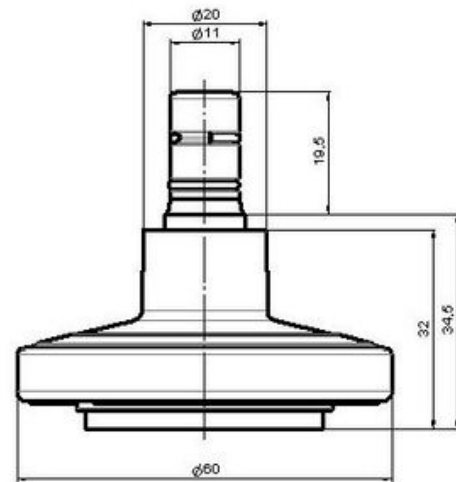

STATO M F128

As of: April 03, 2026

Description	Model	Carton Quantity
STATO-M	F128	100 pcs per Carton

Technical Details

Product Type	Glide
Glide bottom diameter	60mm
Load capacity	80kg
Overall height with fixing	34,5mm
Housing:	
Bottom	softfelt bottom
Upper glide material	High quality plastic
Upper glide color	RAL 9005 Jet black with middle ring in Matte chrome
Lower glide material	High quality plastic
Lower glide color	RAL 9005 Jet black
Fixing	No-Noise™ Stem, 11x19,5mm Push fit stem with double circlips, 11,4mm
Description	F 128 BG1X2NN

Fixings

Compatible with the following available fixings:

No-Noise™ Stem:

- 11x19,5mm with 11,4mm circlip
- 11x19,5mm with 110,6mm circlip

Push fit stems:

- 10x22mm with 10,3mm circlip
- 10x22mm with 10,5mm circlip
- 11x19,5mm with 11,4mm circlip
- 11x19,5mm with 11,8mm circlip
- 11x22mm with 11,4mm circlip
- 11x22mm with 11,6mm circlip
- 11x22mm with 11,8mm circlip

Threaded stems:

- M8x15mm
- M8x25mm
- M10x15mm
- M10x25mm

Square plates:

- 38x38mm
- 55x55mm
- 60x60mm