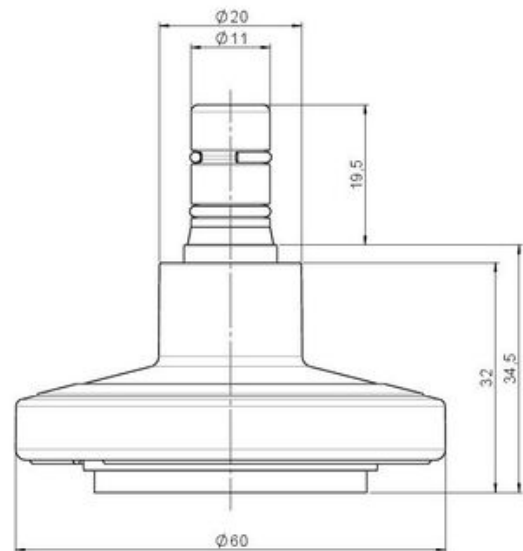

STATO M F128

As of: March 10, 2026

Description	Model	Carton Quantity
STATO-M	F128	100 pcs per Carton

Technical Details

Product Type	Glide
Glide bottom diameter	60mm
Load capacity	80kg
Overall height with fixing	34,5mm
Housing:	
Bottom	softfelt bottom
Upper glide material	High quality plastic
Upper glide color	RAL 9005 Jet black with middle ring in Shiny chrome
Lower glide material	High quality plastic
Lower glide color	RAL 9005 Jet black
Fixing	No-Noise™ Stem, 11x19,5mm Push fit stem with double circlips, 11,4mm
Description	F 128 BG1X2NN

Fixings

Compatible with the following available fixings:

No-Noise™ Stem:

- 11x19,5mm with 11,4mm circlip
- 11x19,5mm with 110,6mm circlip

Push fit stems:

- 10x22mm with 10,3mm circlip
- 10x22mm with 10,5mm circlip
- 11x19,5mm with 11,4mm circlip
- 11x19,5mm with 11,8mm circlip
- 11x22mm with 11,4mm circlip
- 11x22mm with 11,6mm circlip
- 11x22mm with 11,8mm circlip

Threaded stems:

- M8x15mm
- M8x25mm
- M10x15mm
- M10x25mm

Square plates:

- 38x38mm
- 55x55mm
- 60x60mm