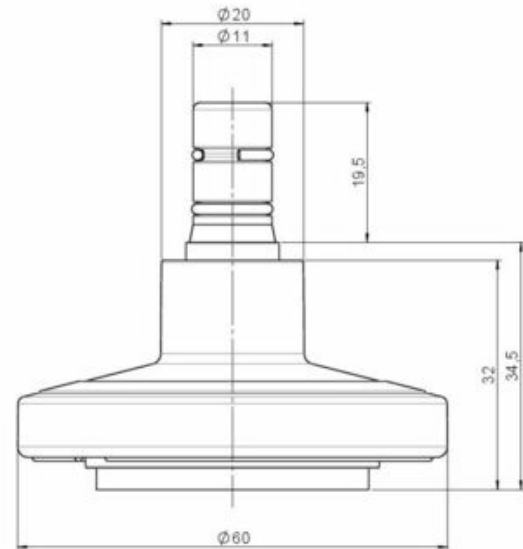

STATO M F128

As of: May 01, 2025

Description	Model	Carton Quantity
STATO-M	F128	100 pcs per Carton

Technical Details

Product Type	Glide
Glide bottom diameter	60mm
Load capacity	80kg
Overall height with fixing	34,5mm
Housing:	
Bottom	softfelt bottom
Upper glide material	High quality plastic
Upper glide color	RAL 9005 Jet black with middle ring in Shiny chrome
Lower glide material	High quality plastic
Lower glide color	RAL 9005 Jet black
Fixing	No-Noise™ Stem, 11x19,5mm Push fit stem with double circlips, 11,4mm
Description	F 128 BG1X2NN

Fixings

Compatible with the following available fixings:

No-Noise™ Stem:

- 11x19,5mm with 11,4mm circlip
- 11x19,5mm with 110,6mm circlip

Push fit stems:

- 10x22mm with 10,3mm circlip
- 10x22mm with 10,5mm circlip
- 11x19,5mm with 11,4mm circlip
- 11x19,5mm with 11,8mm circlip
- 11x22mm with 11,4mm circlip
- 11x22mm with 11,6mm circlip
- 11x22mm with 11,8mm circlip

Threaded stems:

- M8x15mm
- M8x25mm
- M10x15mm
- M10x25mm

Square plates:

- 38x38mm
- 55x55mm
- 60x60mm