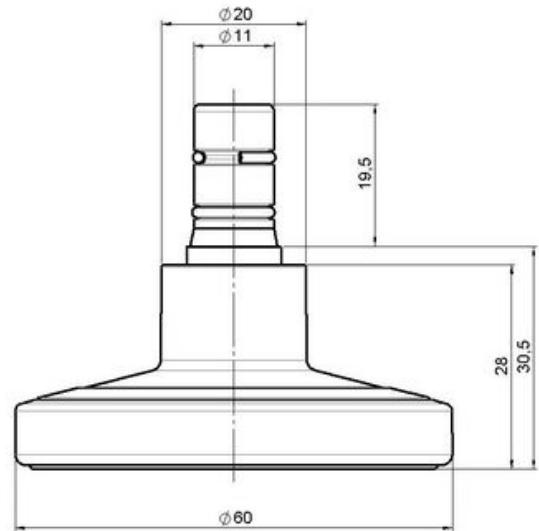

STATO M F128

As of: May 26, 2026

Description	Model	Carton Quantity
STATO-M	F128	100 pcs per Carton

Technical Details

Product Type	Glide
Glide bottom diameter	60mm
Load capacity	80kg
Overall height with fixing	30,5mm
Housing:	
Bottom	standard
Upper glide material	High quality plastic
Upper glide color	RAL 9005 Jet black with middle ring in RAL 9005 Jet black
Lower glide material	High quality plastic
Lower glide color	RAL 9005 Jet black
Fixing	No-Noise™ Stem, 11x19,5mm Push fit stem with double circlips, 11,4mm
Description	F 128 BG1X2NN

Fixings

Compatible with the following available fixings:

No-Noise™ Stem:

- 11x19,5mm with 11,4mm circlip
- 11x19,5mm with 110,6mm circlip

Push fit stems:

- 10x22mm with 10,3mm circlip
- 10x22mm with 10,5mm circlip
- 11x19,5mm with 11,4mm circlip
- 11x19,5mm with 11,8mm circlip
- 11x22mm with 11,4mm circlip
- 11x22mm with 11,6mm circlip
- 11x22mm with 11,8mm circlip

Threaded stems:

- M8x15mm
- M8x25mm
- M10x15mm
- M10x25mm

Square plates:

- 38x38mm
- 55x55mm
- 60x60mm