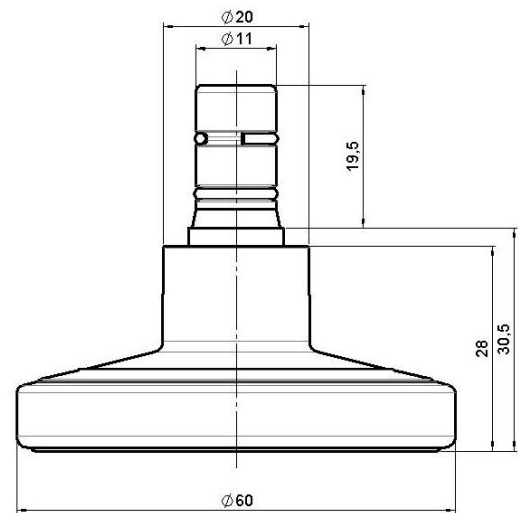

STATO M F128

As of: May 26, 2026

Description	Model	Carton Quantity
STATO-M	F128	100 pcs per Carton

Technical Details

Product Type	Glide
Glide bottom diameter	60mm
Load capacity	80kg
Overall height with fixing	30,5mm
Housing:	
Bottom	standard
Upper glide material	High quality plastic
Upper glide color	RAL 9005 Jet black with middle ring in RAL 2009 Traffic orange
Lower glide material	High quality plastic
Lower glide color	RAL 9005 Jet black
Fixing	No-Noise™ Stem, 11x19,5mm Push fit stem with double circlips, 11,4mm
Description	F 128 BG1X2NN

Fixings

Compatible with the following available fixings:

No-Noise™ Stem:

- 11x19,5mm with 11,4mm circlip
- 11x19,5mm with 110,6mm circlip

Push fit stems:

- 10x22mm with 10,3mm circlip
- 10x22mm with 10,5mm circlip
- 11x19,5mm with 11,4mm circlip
- 11x19,5mm with 11,8mm circlip
- 11x22mm with 11,4mm circlip
- 11x22mm with 11,6mm circlip
- 11x22mm with 11,8mm circlip

Threaded stems:

- M8x15mm
- M8x25mm
- M10x15mm
- M10x25mm

Square plates:

- 38x38mm
- 55x55mm
- 60x60mm