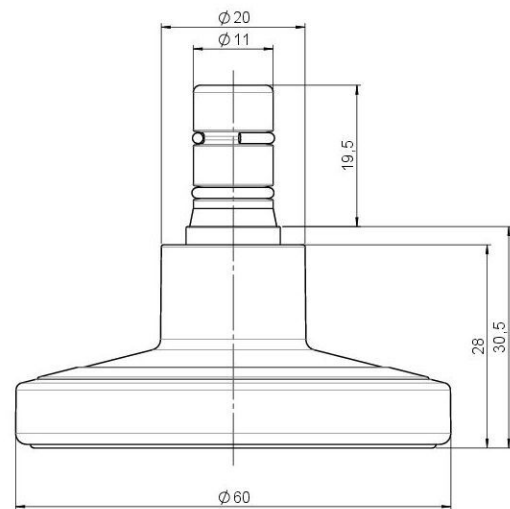

STATO M F128

As of: April 16, 2026

Description	Model	Carton Quantity
STATO-M	F128	100 pcs per Carton

Technical Details

Product Type	Glide
Glide bottom diameter	60mm
Load capacity	80kg
Overall height with fixing	30,5mm
Housing:	
Bottom	standard
Upper glide material	High quality plastic
Upper glide color	RAL 9005 Jet black with middle ring in RAL 9010 Pure white
Lower glide material	High quality plastic
Lower glide color	RAL 9005 Jet black
Fixing	No-Noise™ Stem, 11x19,5mm Push fit stem with double circlips, 11,4mm
Description	F 128 BG1X2NN

Fixings

Compatible with the following available fixings:

No-Noise™ Stem:

- 11x19,5mm with 11,4mm circlip
- 11x19,5mm with 110,6mm circlip

Push fit stems:

- 10x22mm with 10,3mm circlip
- 10x22mm with 10,5mm circlip
- 11x19,5mm with 11,4mm circlip
- 11x19,5mm with 11,8mm circlip
- 11x22mm with 11,4mm circlip
- 11x22mm with 11,6mm circlip
- 11x22mm with 11,8mm circlip

Threaded stems:

- M8x15mm
- M8x25mm
- M10x15mm
- M10x25mm

Square plates:

- 38x38mm
- 55x55mm
- 60x60mm