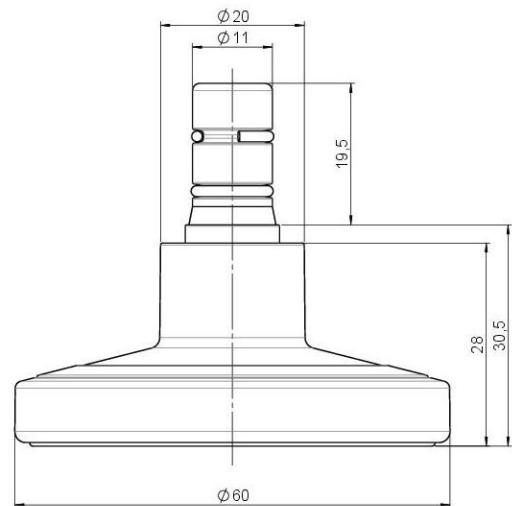

STATO M F128

As of: May 26, 2026

Description	Model	Carton Quantity
STATO-M	F128	100 pcs per Carton

Technical Details

Product Type	Glide
Glide bottom diameter	60mm
Load capacity	80kg
Overall height with fixing	30,5mm
Housing:	
Bottom	standard
Upper glide material	High quality plastic
Upper glide color	RAL 9005 Jet black with middle ring in RAL 6018 Yellow green
Lower glide material	High quality plastic
Lower glide color	RAL 9005 Jet black
Fixing	No-Noise™ Stem, 11x19,5mm Push fit stem with double circlips, 11,4mm
Description	F 128 BG1X2NN

Fixings

Compatible with the following available fixings:

No-Noise™ Stem:

- 11x19,5mm with 11,4mm circlip
- 11x19,5mm with 110,6mm circlip

Push fit stems:

- 10x22mm with 10,3mm circlip
- 10x22mm with 10,5mm circlip
- 11x19,5mm with 11,4mm circlip
- 11x19,5mm with 11,8mm circlip
- 11x22mm with 11,4mm circlip
- 11x22mm with 11,6mm circlip
- 11x22mm with 11,8mm circlip

Threaded stems:

- M8x15mm
- M8x25mm
- M10x15mm
- M10x25mm

Square plates:

- 38x38mm
- 55x55mm
- 60x60mm