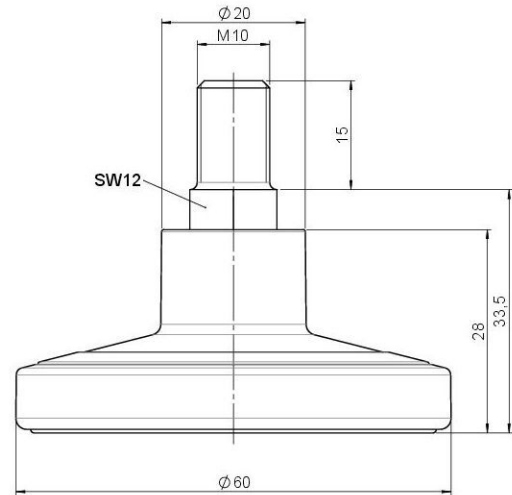

STATO M F128

As of: May 26, 2026

Description	Model	Carton Quantity
STATO-M	F128	100 pcs per Carton

Technical Details

Product Type	Glide
Glide bottom diameter	60mm
Load capacity	80kg
Overall height with fixing	33,5mm
Housing:	
Bottom	standard
Upper glide material	High quality plastic
Upper glide color	RAL 9005 Jet black with middle ring in RAL 9005 Jet black
Lower glide material	High quality plastic
Lower glide color	RAL 9005 Jet black
Fixing	Standard, M10x15mm Threaded stem, without circlip
Description	F 128 BG1 X10

Fixings

Compatible with the following available fixings:

No-Noise™ Stem:

- 11x19,5mm with 11,4mm circlip
- 11x19,5mm with 110,6mm circlip

Push fit stems:

- 10x22mm with 10,3mm circlip
- 10x22mm with 10,5mm circlip
- 11x19,5mm with 11,4mm circlip
- 11x19,5mm with 11,8mm circlip
- 11x22mm with 11,4mm circlip
- 11x22mm with 11,6mm circlip
- 11x22mm with 11,8mm circlip

Threaded stems:

- M8x15mm
- M8x25mm
- M10x15mm
- M10x25mm

Square plates:

- 38x38mm
- 55x55mm
- 60x60mm