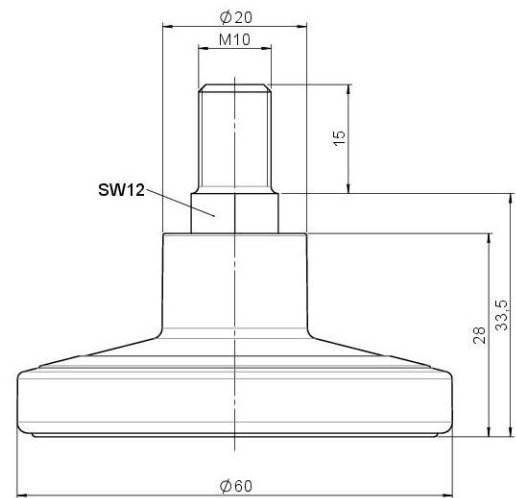

STATO M F128

As of: June 09, 2026

Description	Model	Carton Quantity
STATO-M	F128	100 pcs per Carton

Technical Details

Product Type	Glide
Glide bottom diameter	60mm
Load capacity	80kg
Overall height with fixing	33,5mm
Housing:	
Bottom	standard
Upper glide material	High quality plastic
Upper glide color	RAL 9005 Jet black with middle ring in Matte chrome
Lower glide material	High quality plastic
Lower glide color	RAL 9005 Jet black
Fixing	Standard, M10x15mm Threaded stem, without circlip
Description	F 128 BG1 X10

Fixings

Compatible with the following available fixings:

No-Noise™ Stem:

- 11x19,5mm with 11,4mm circlip
- 11x19,5mm with 110,6mm circlip

Push fit stems:

- 10x22mm with 10,3mm circlip
- 10x22mm with 10,5mm circlip
- 11x19,5mm with 11,4mm circlip
- 11x19,5mm with 11,8mm circlip
- 11x22mm with 11,4mm circlip
- 11x22mm with 11,6mm circlip
- 11x22mm with 11,8mm circlip

Threaded stems:

- M8x15mm
- M8x25mm
- M10x15mm
- M10x25mm

Square plates:

- 38x38mm
- 55x55mm
- 60x60mm